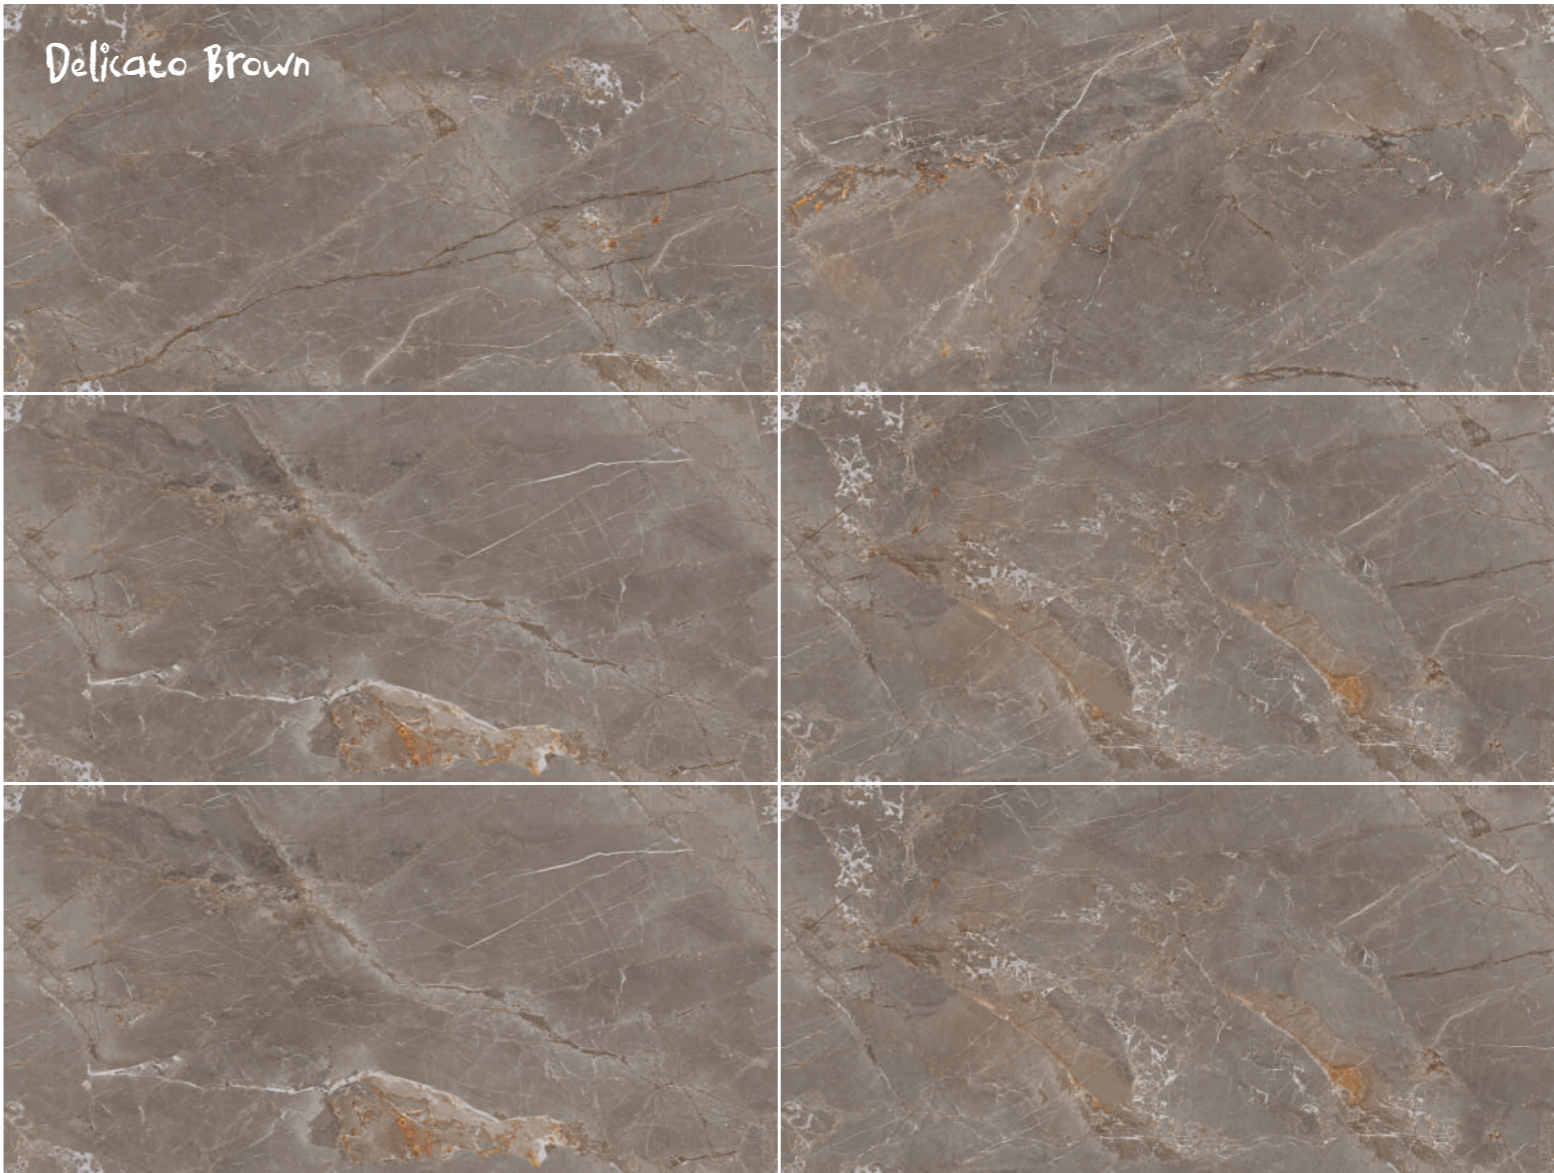

EXPLORE THE PRODUCT IN VIRTUAL ENVIRONMENT

SCAN THIS QR TO FEEL THE
360 DEGREE EXPERIENCE