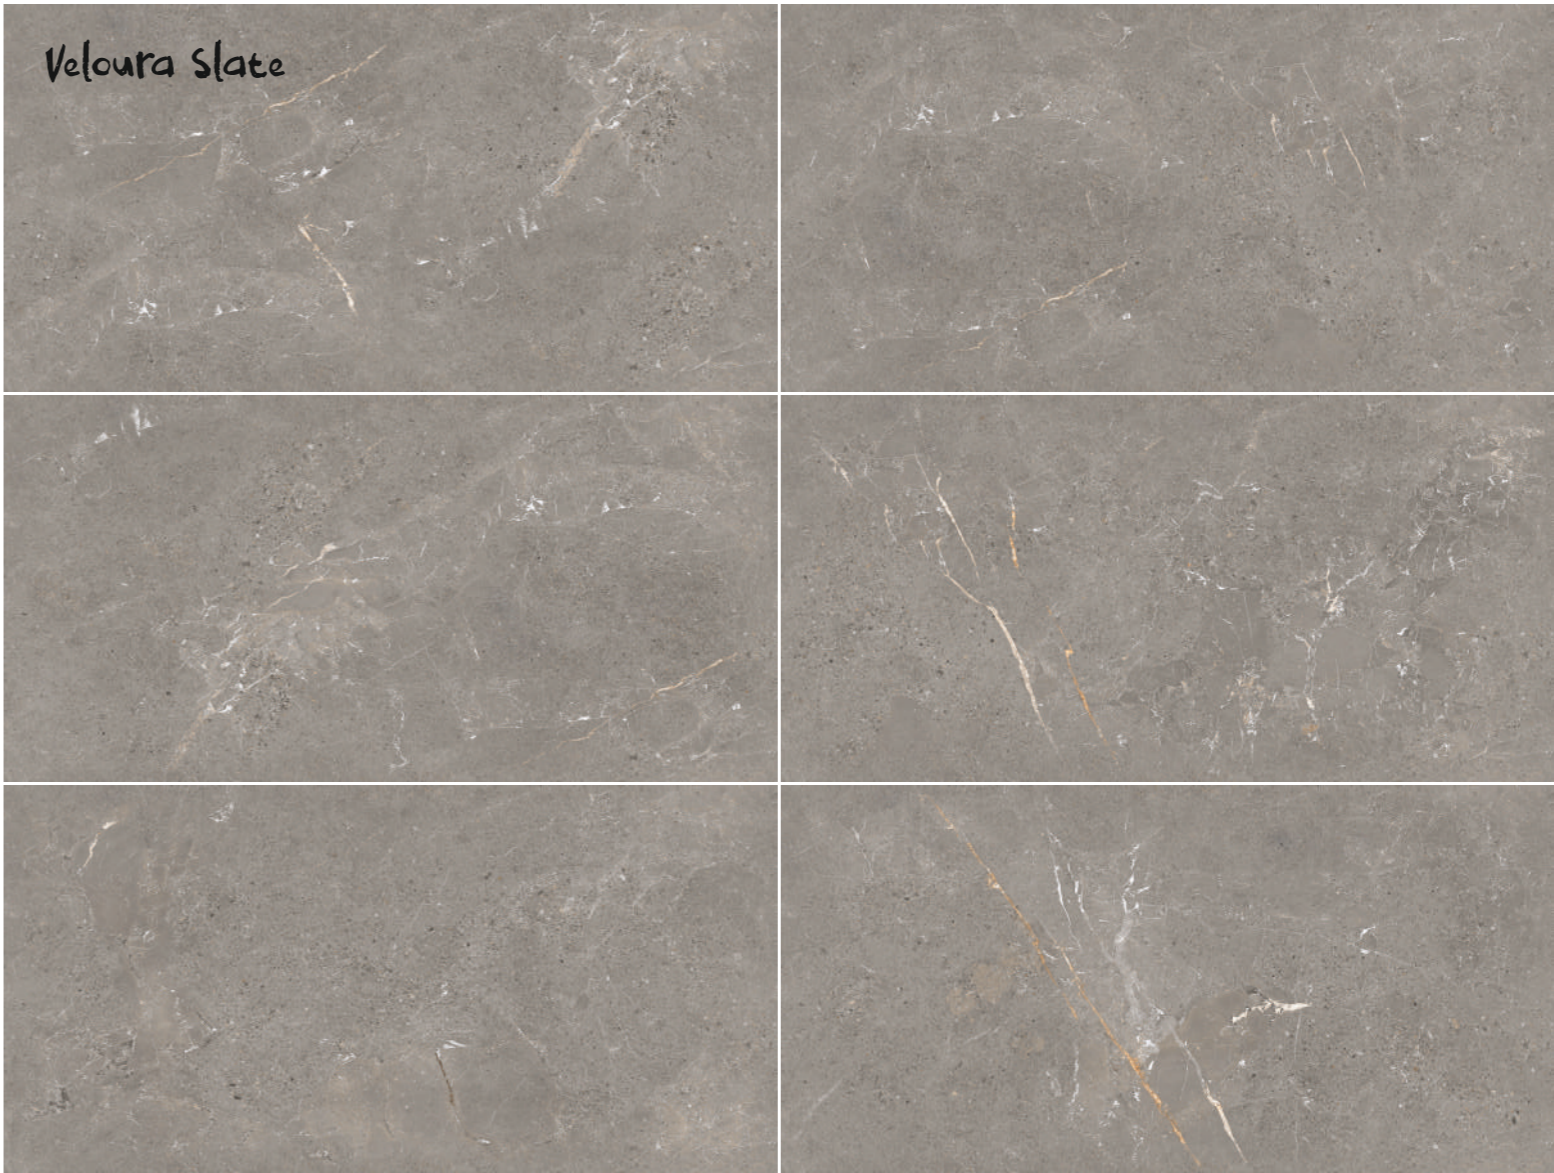

Veloura Grey Cobble

EXPLORE THE PRODUCT IN VIRTUAL ENVIRONMENT

SCAN THIS QR TO FEEL THE 360 DEGREE EXPERIENCE

Veloura  
Slate  
Trim

**60x120cm**  
**Color body**  
**06 Random**

Veloura Slate

EXPLORE THE PRODUCT IN VIRTUAL ENVIRONMENT