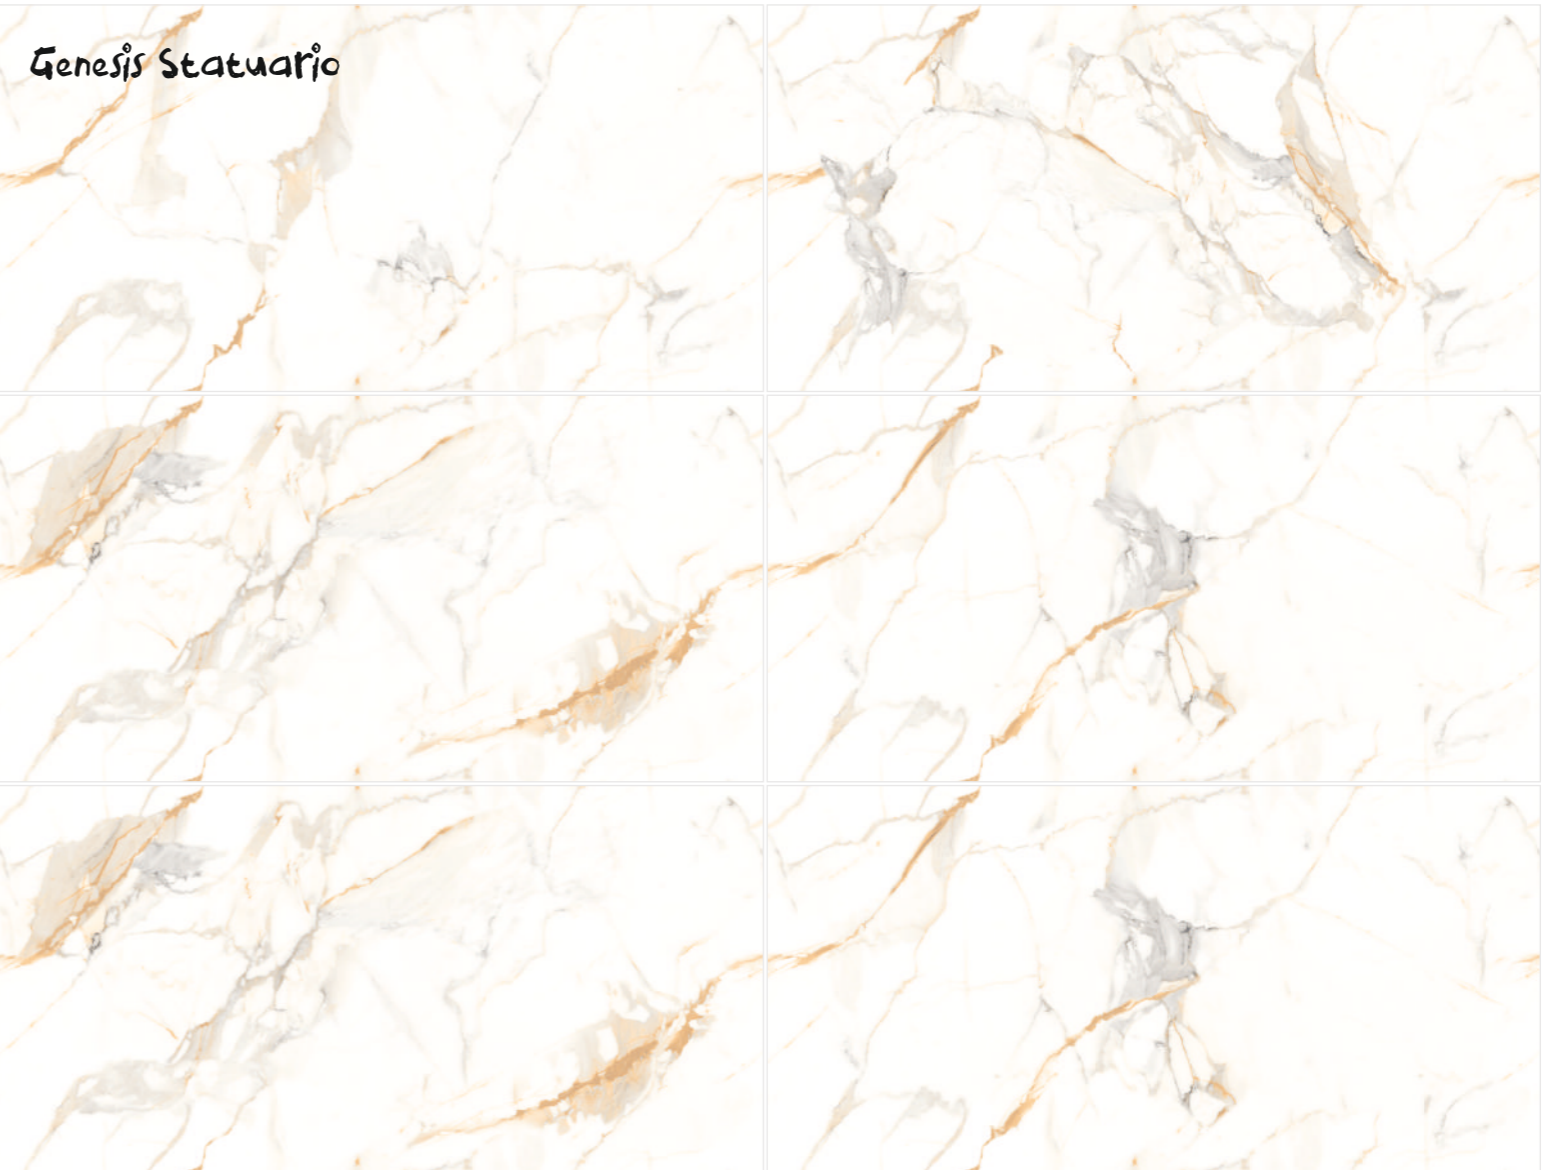

## Genesis

---

Statuario

Make a bold statement with the Genesis Series, highlighting the captivating beauty of Statuario tiles for a timeless and luxurious look.

Genesis  
Statuario  
Trim

**60x120cm**  
**Color body**  
**04 Random**