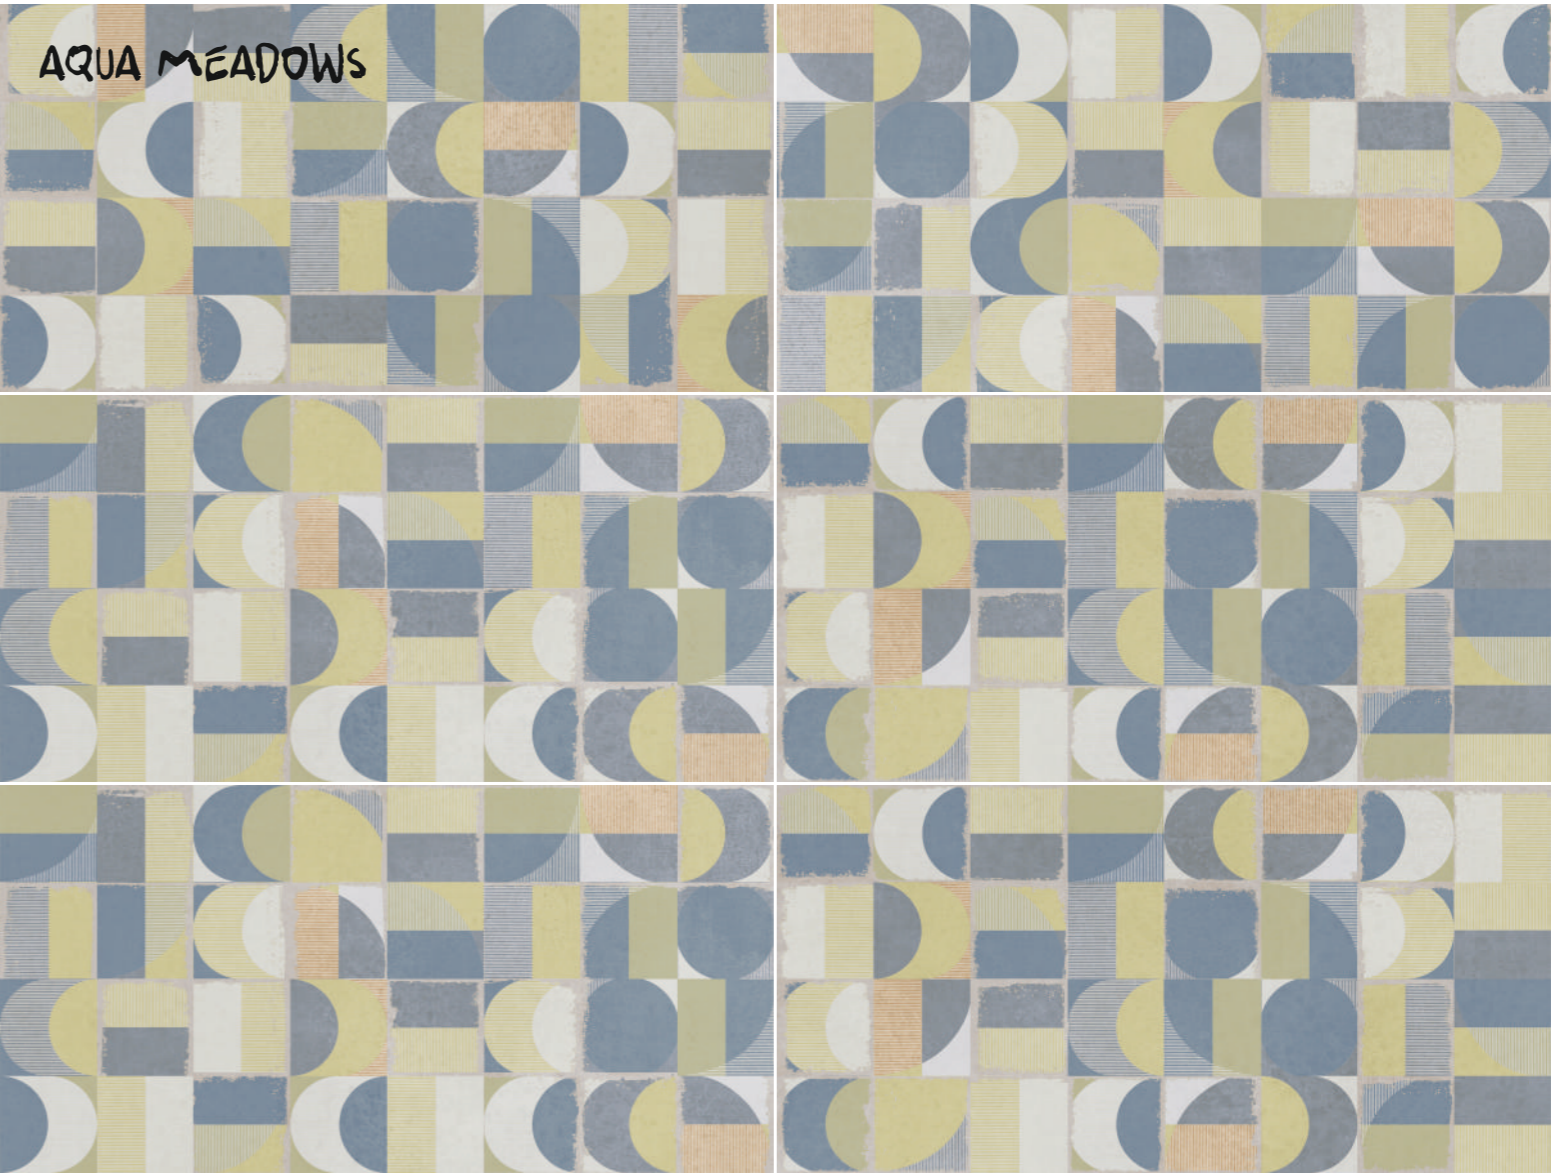

# A Journey of Art & Creation

---

Aqua

---

Meadows

Embrace the tranquil beauty of Meadows from our Aqua Series, a perfect blend of nature-inspired aesthetics and modern design.

**60x120cm**  
**Color body**  
**04 Random**