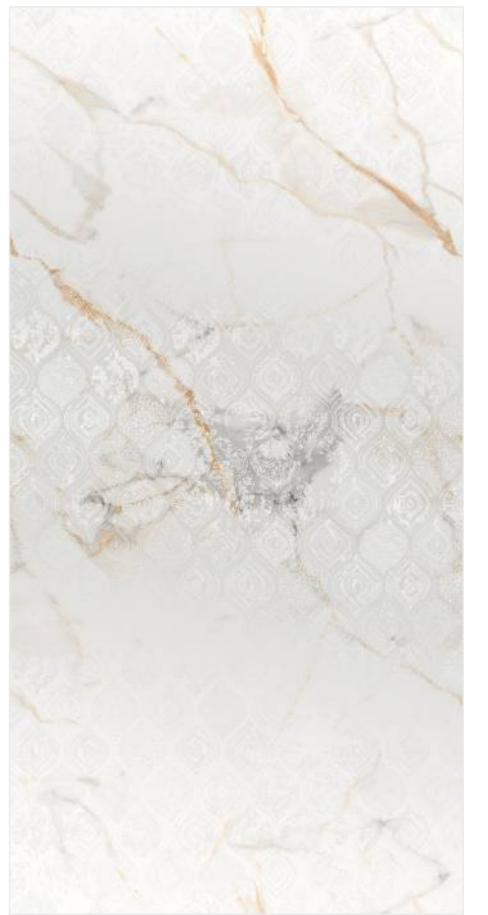

## Genesis

---

Statuario

Make a bold statement with the Genesis Series, highlighting the captivating beauty of Statuario tiles for a timeless and luxurious look.

Genesis  
Statuario  
Trim

**60x120cm**  
**Color body**  
**04 Random**