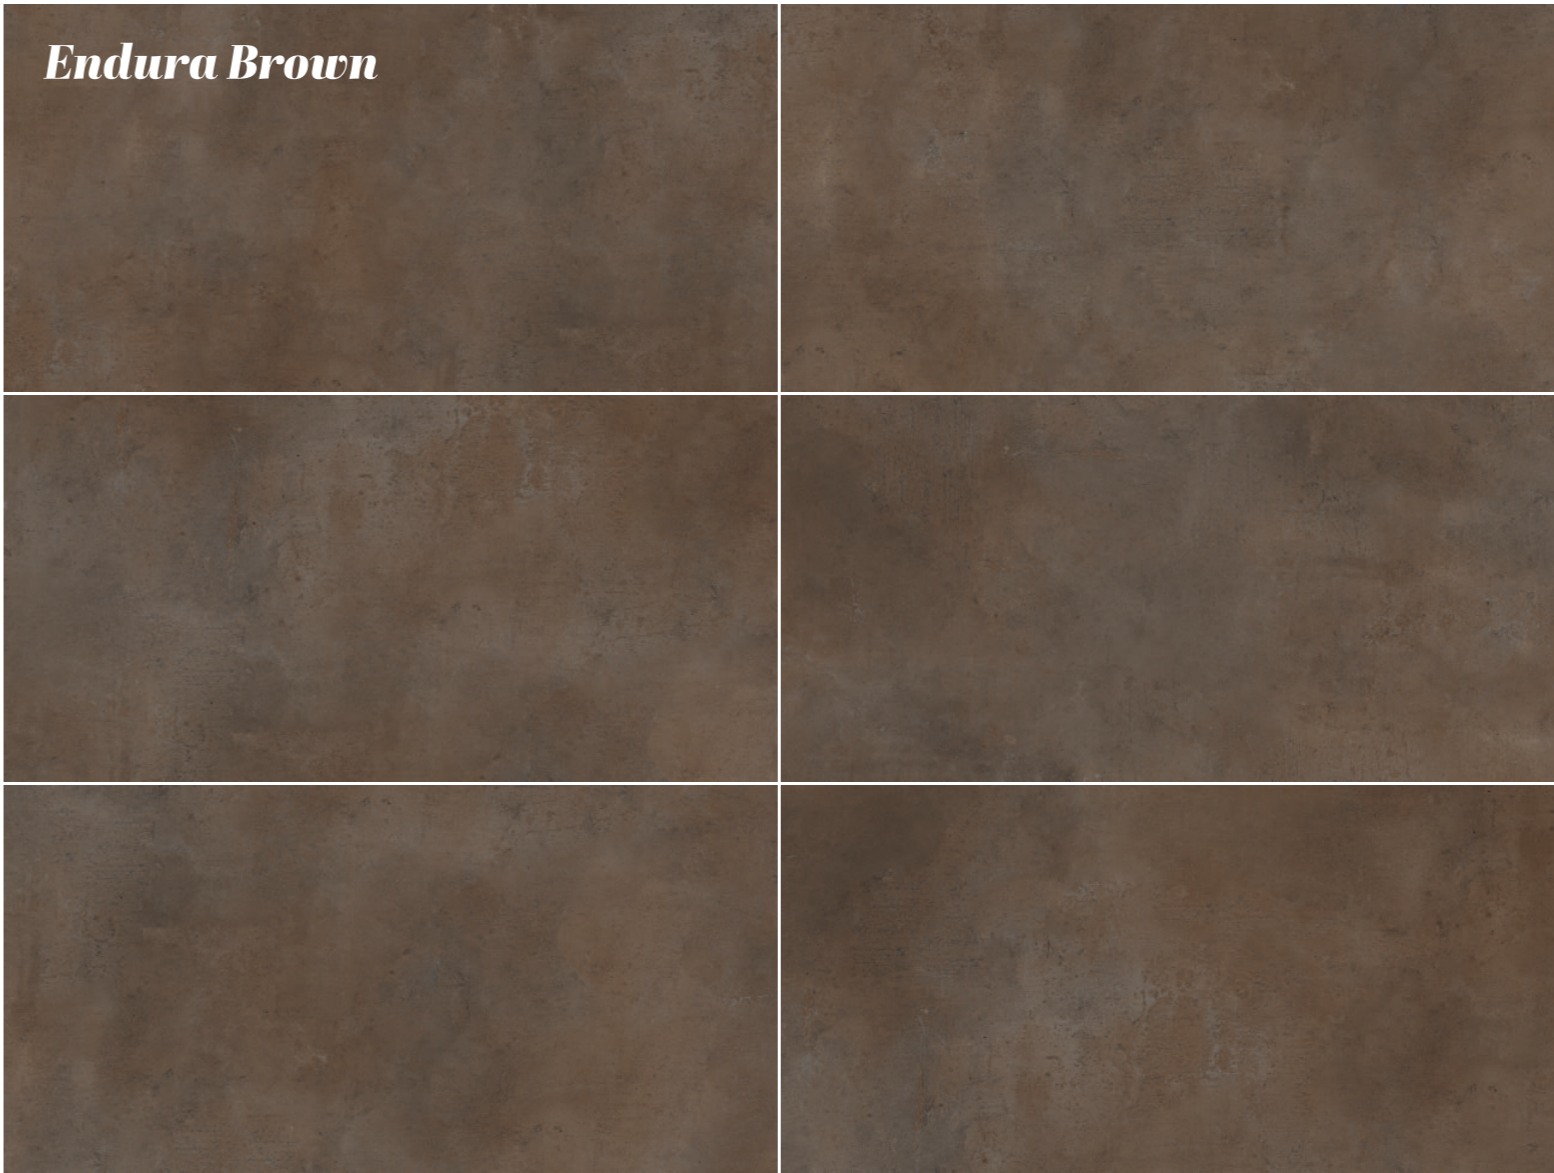

Endura Brown