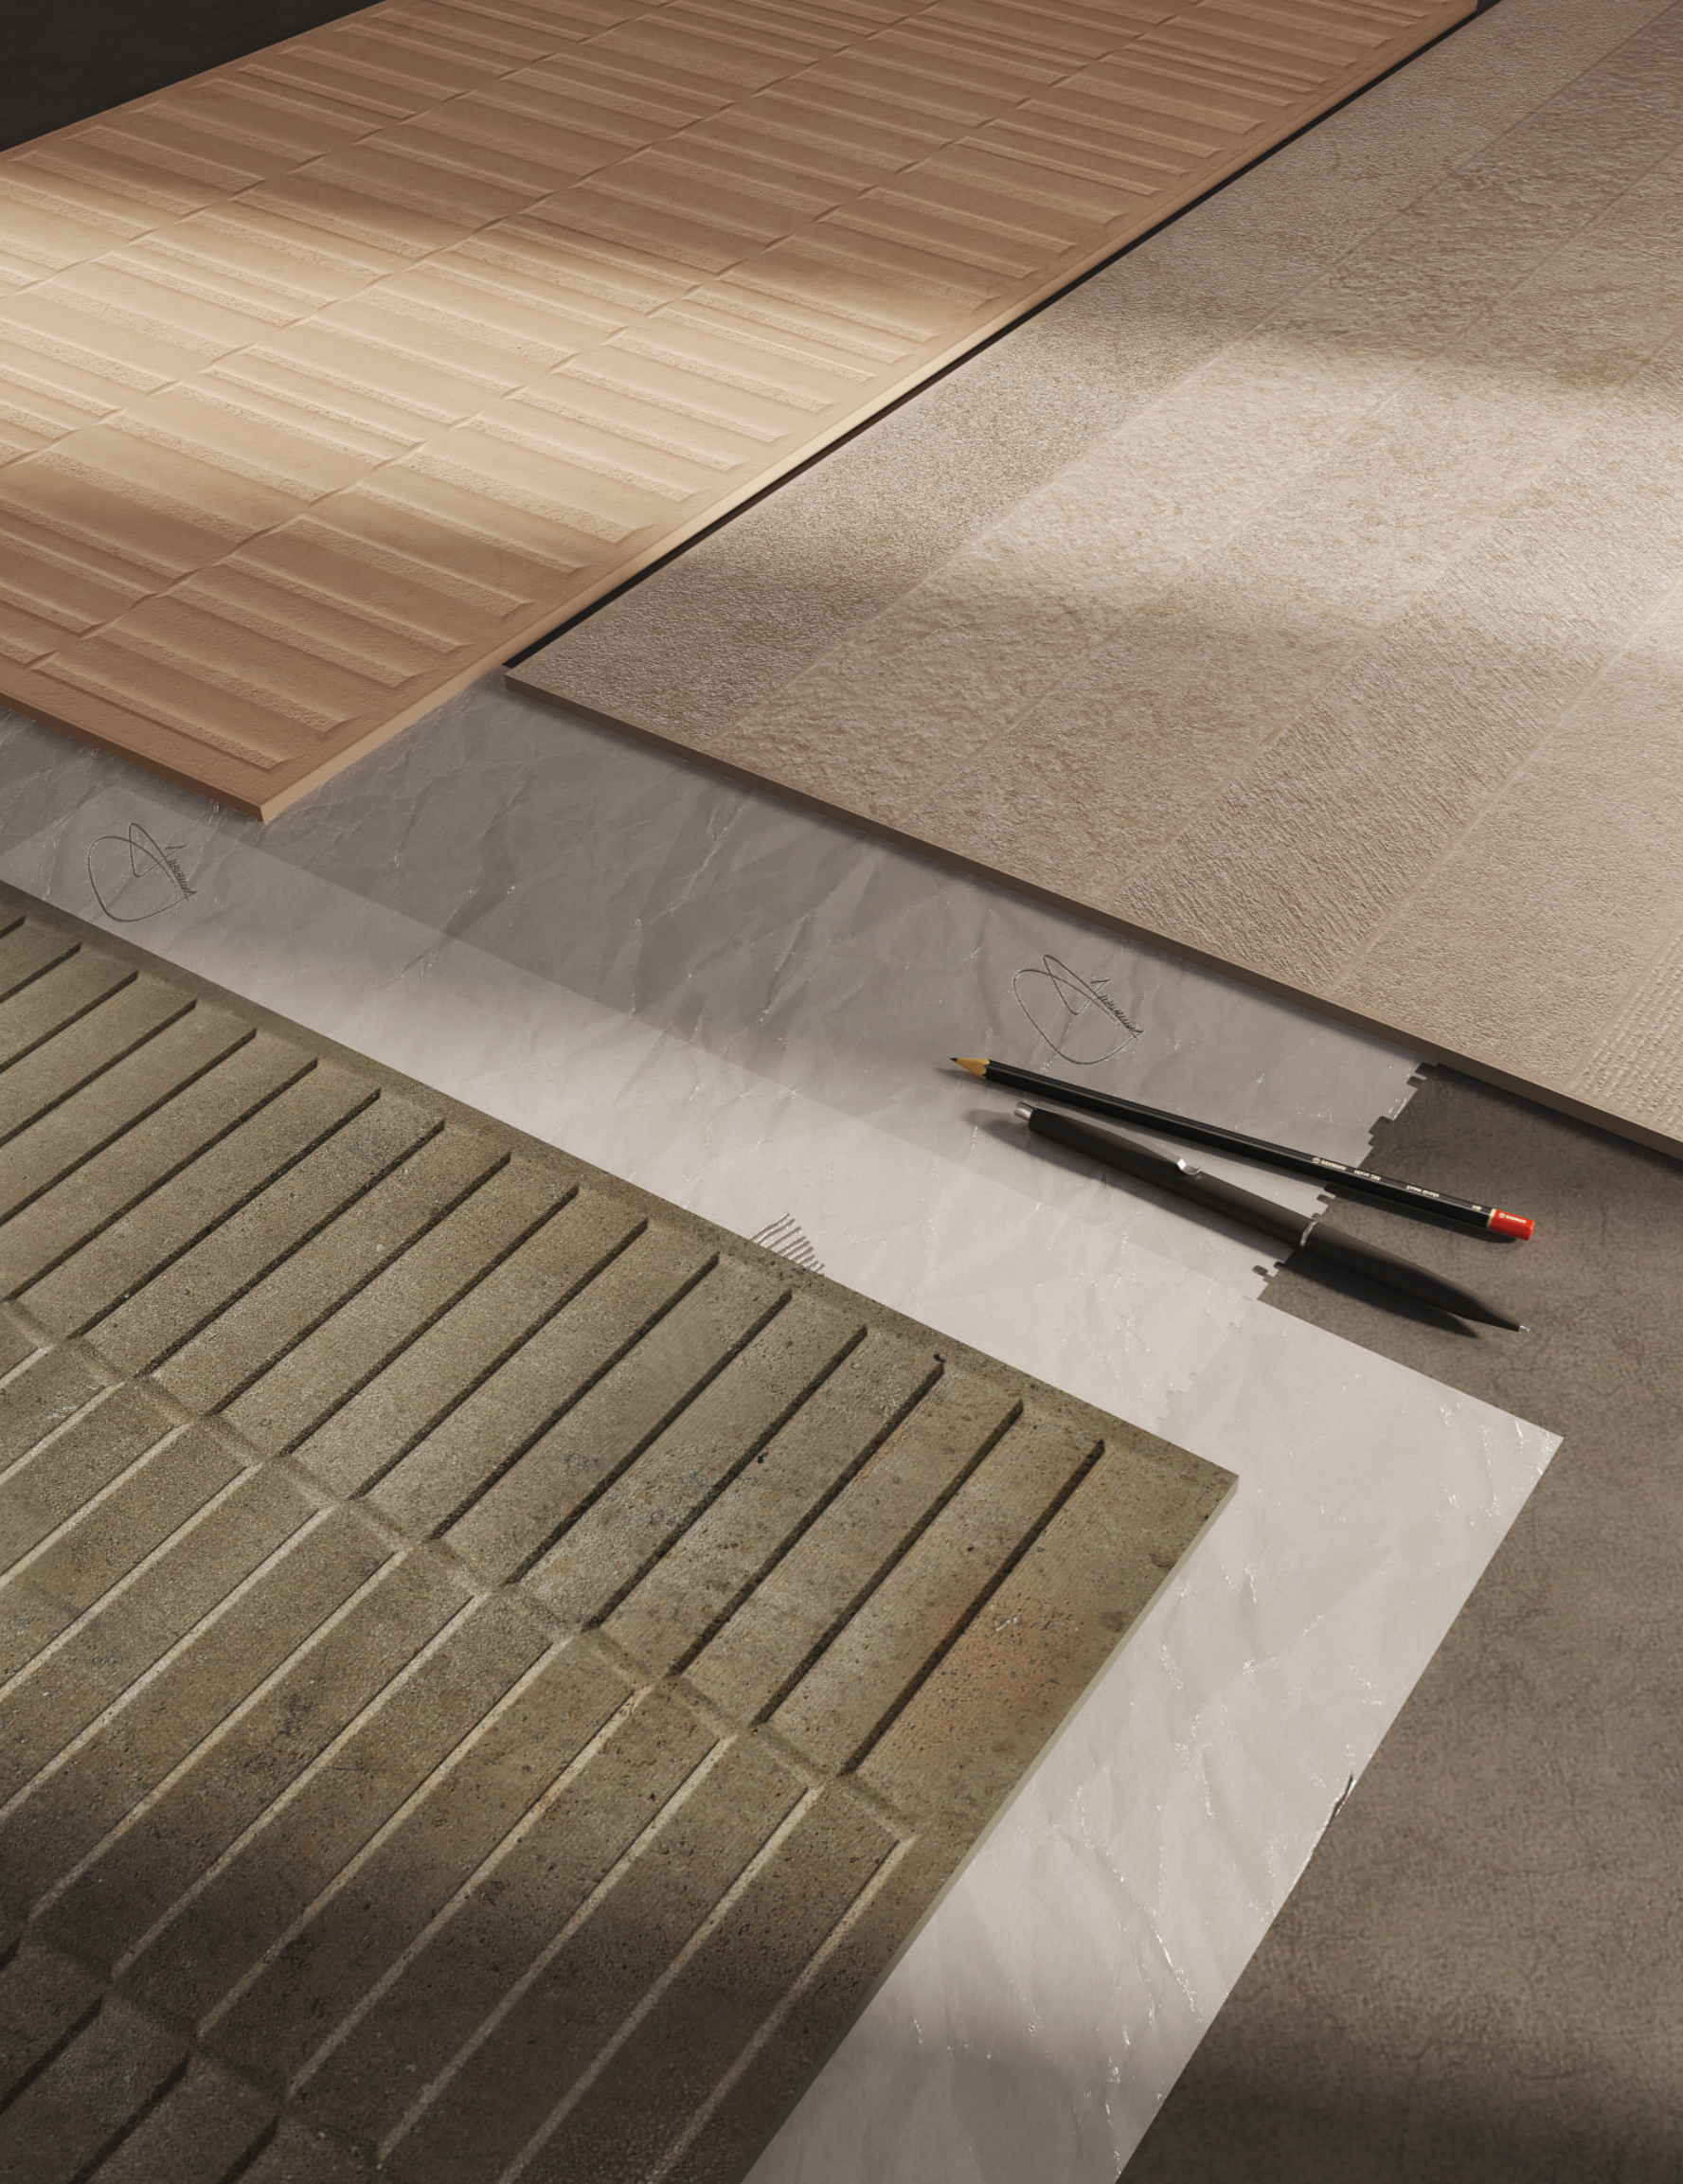

# **ADVANCED** *and performing* **SURFACES**

**RO-BUST**  
collection

The Robust Collection features a durable, scratch-resistant surface with a soft touch feel, making it ideal for heavy traffic areas and wall applications. Its color body adds to its resilience, & combining it with punch decors can highlight walls effectively.