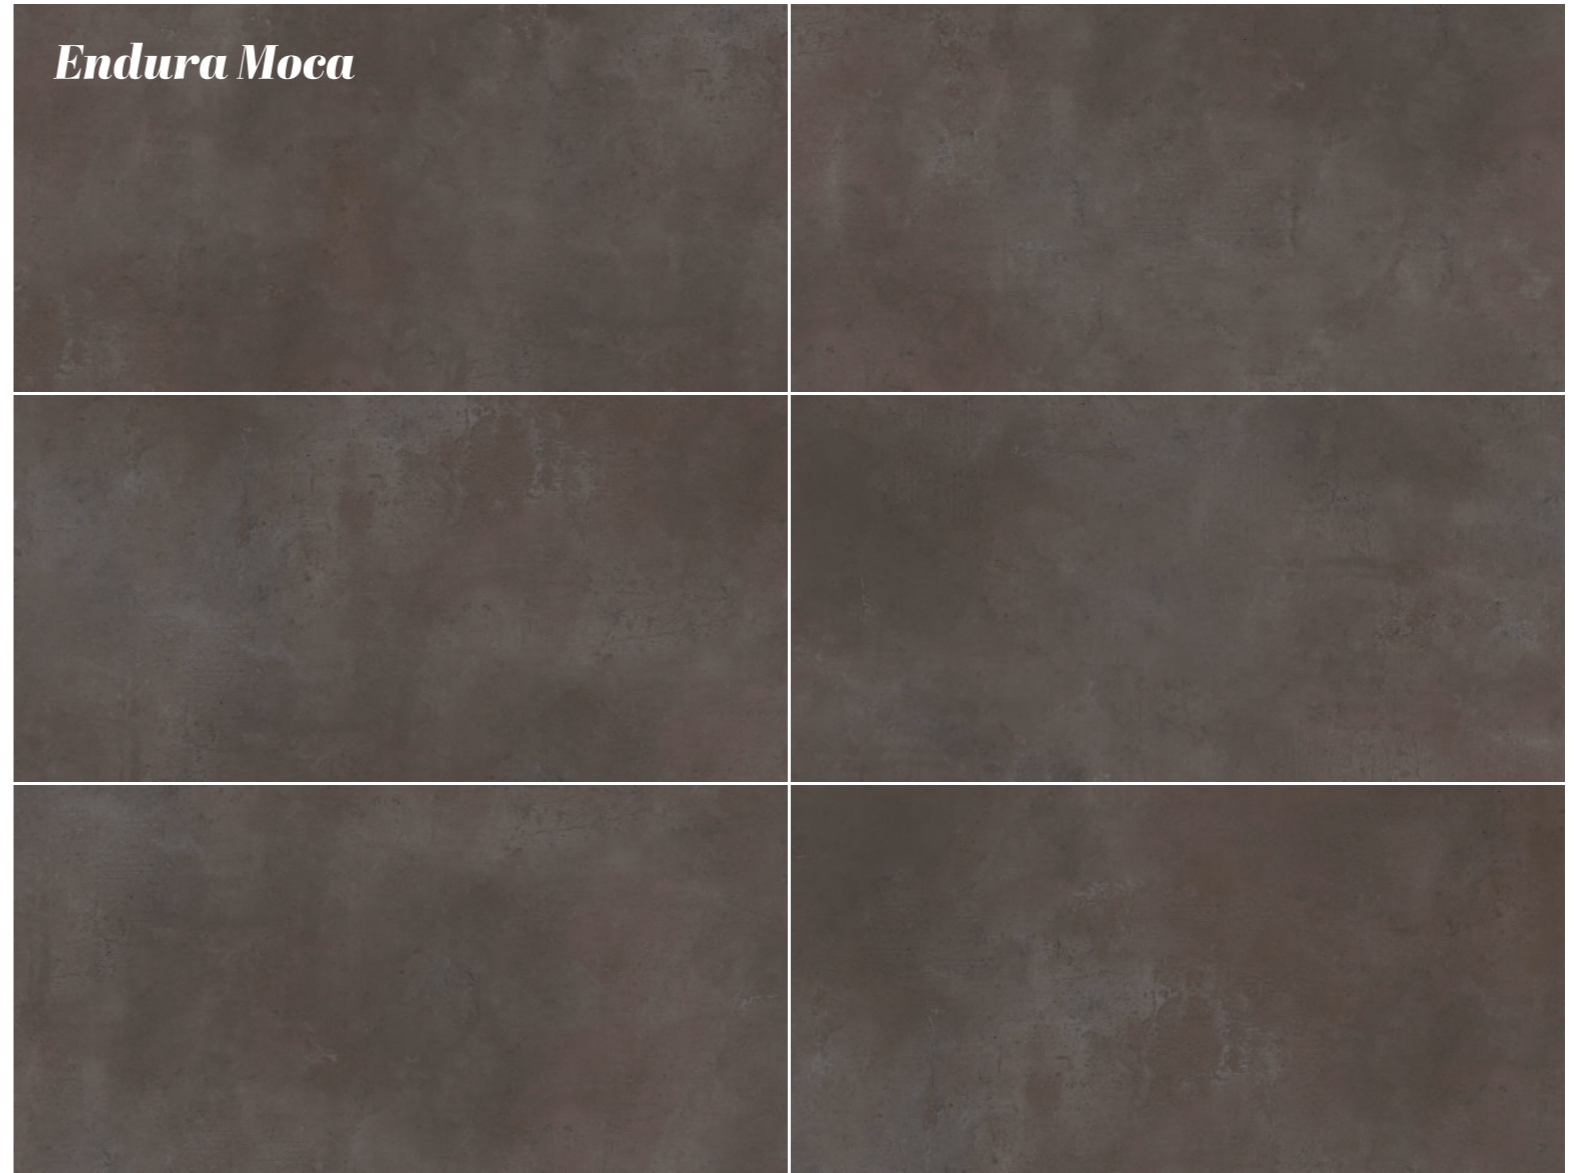

Endura Moca