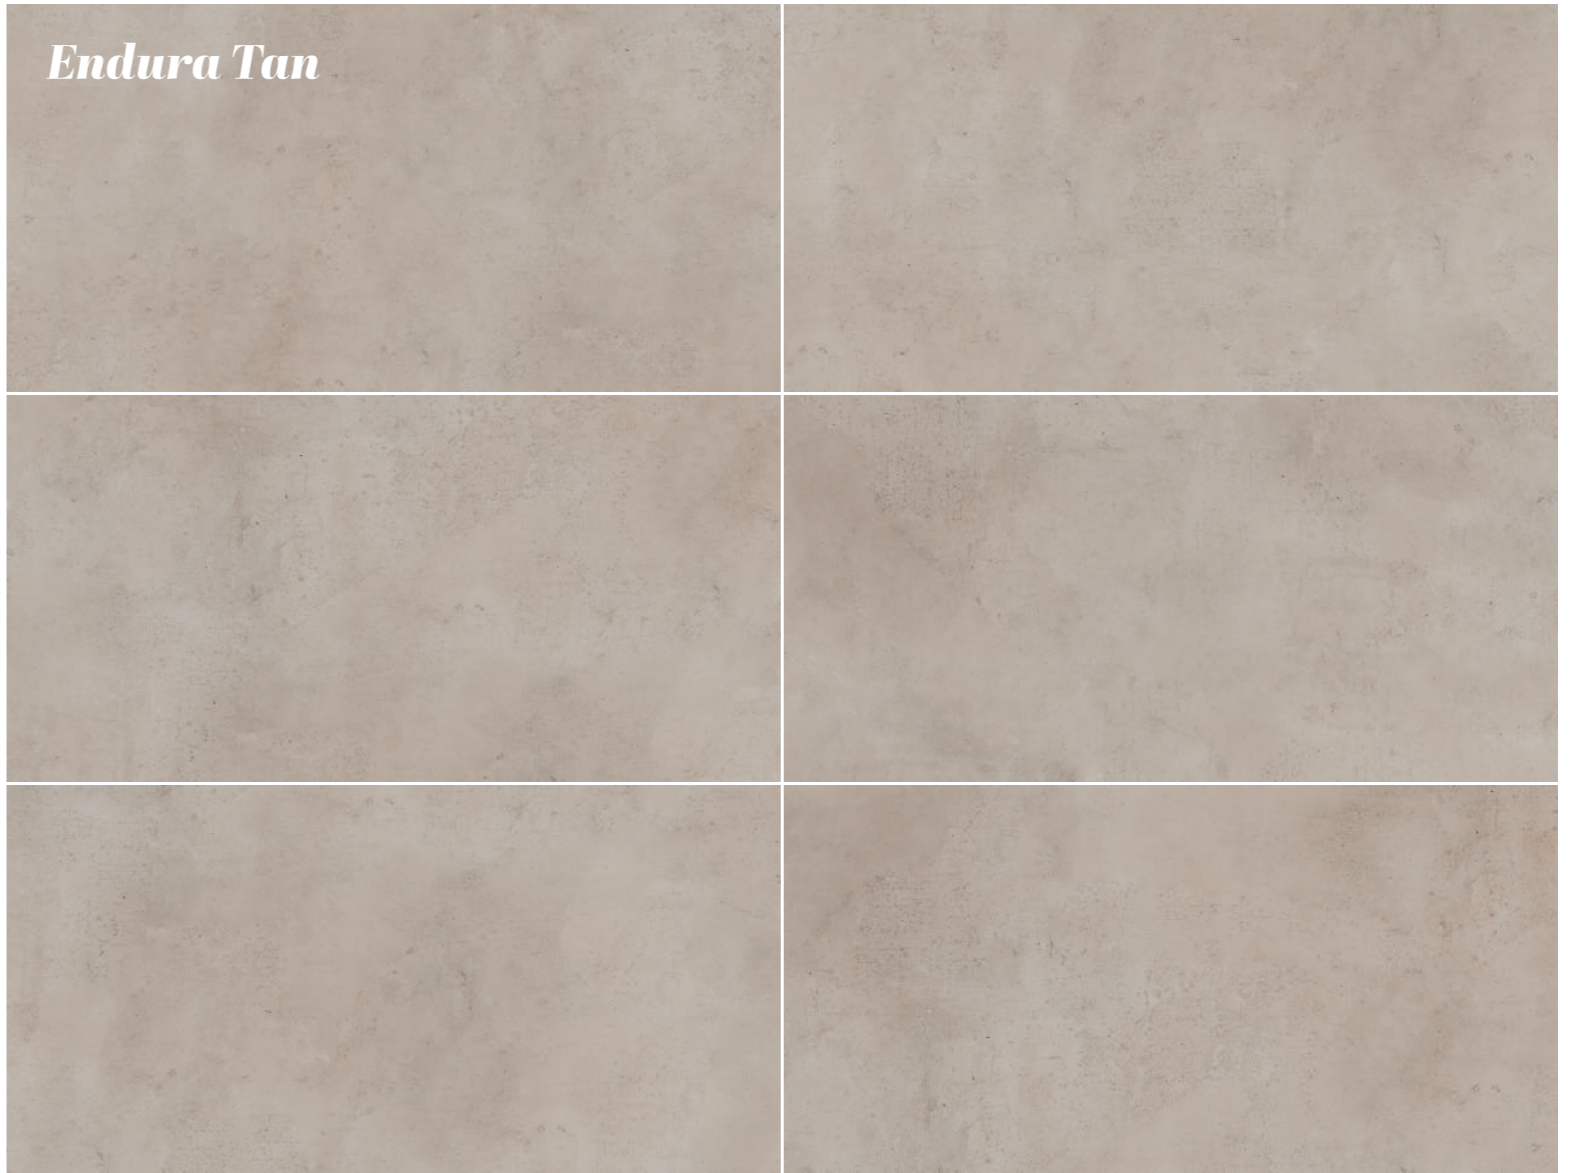

*Endura Moca*

*EXPLORE THE PRODUCT IN VIRTUAL ENVIRONMENT*

*SCAN THIS QR TO FEEL THE  
360 DEGREE EXPERIENCE*

**60x120cm**  
**Color body**  
**06 Random**

*Endura Tan*  
*Art*

**EXPLORE THE PRODUCT IN VIRTUAL ENVIRONMENT**