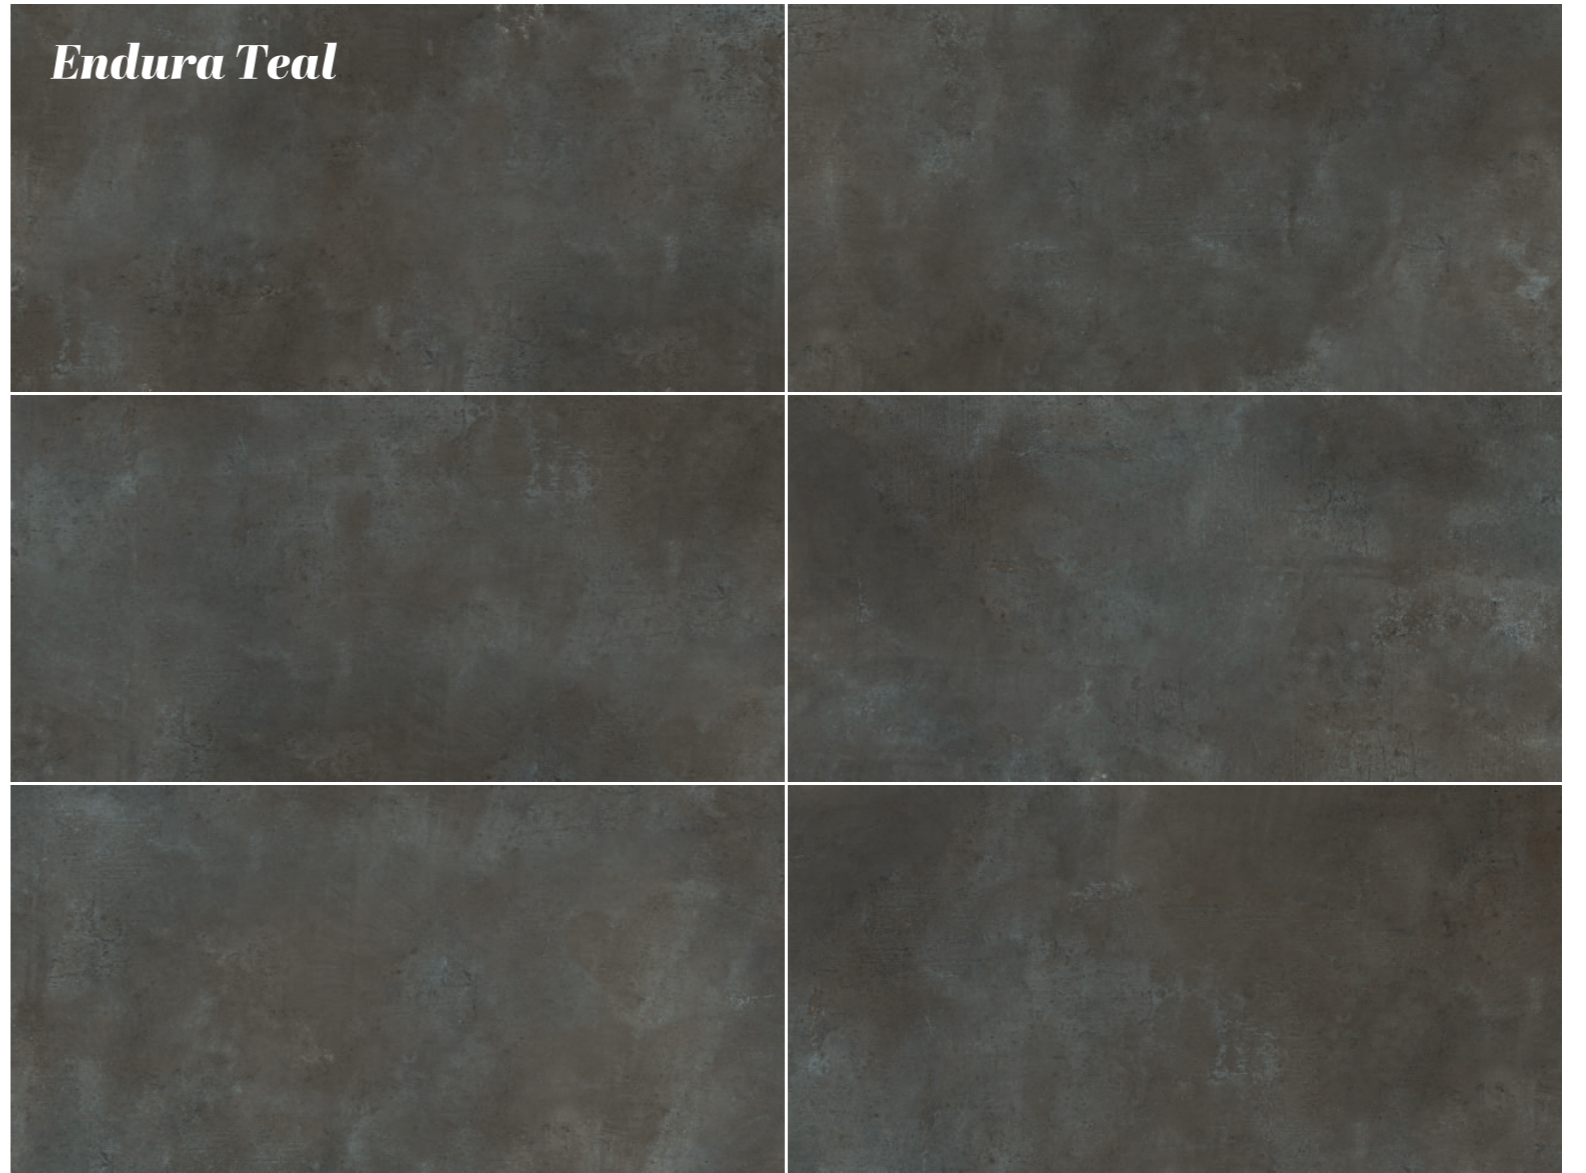

SCAN THIS QR TO FEEL THE  
360 DEGREE EXPERIENCE

**60x120cm**  
**Color body**  
**06 Random**

***Endura Teal***  
***Art***

*Endura Teal*

**EXPLORE THE PRODUCT IN VIRTUAL ENVIRONMENT**

SCAN THIS QR TO FEEL THE  
360 DEGREE EXPERIENCE