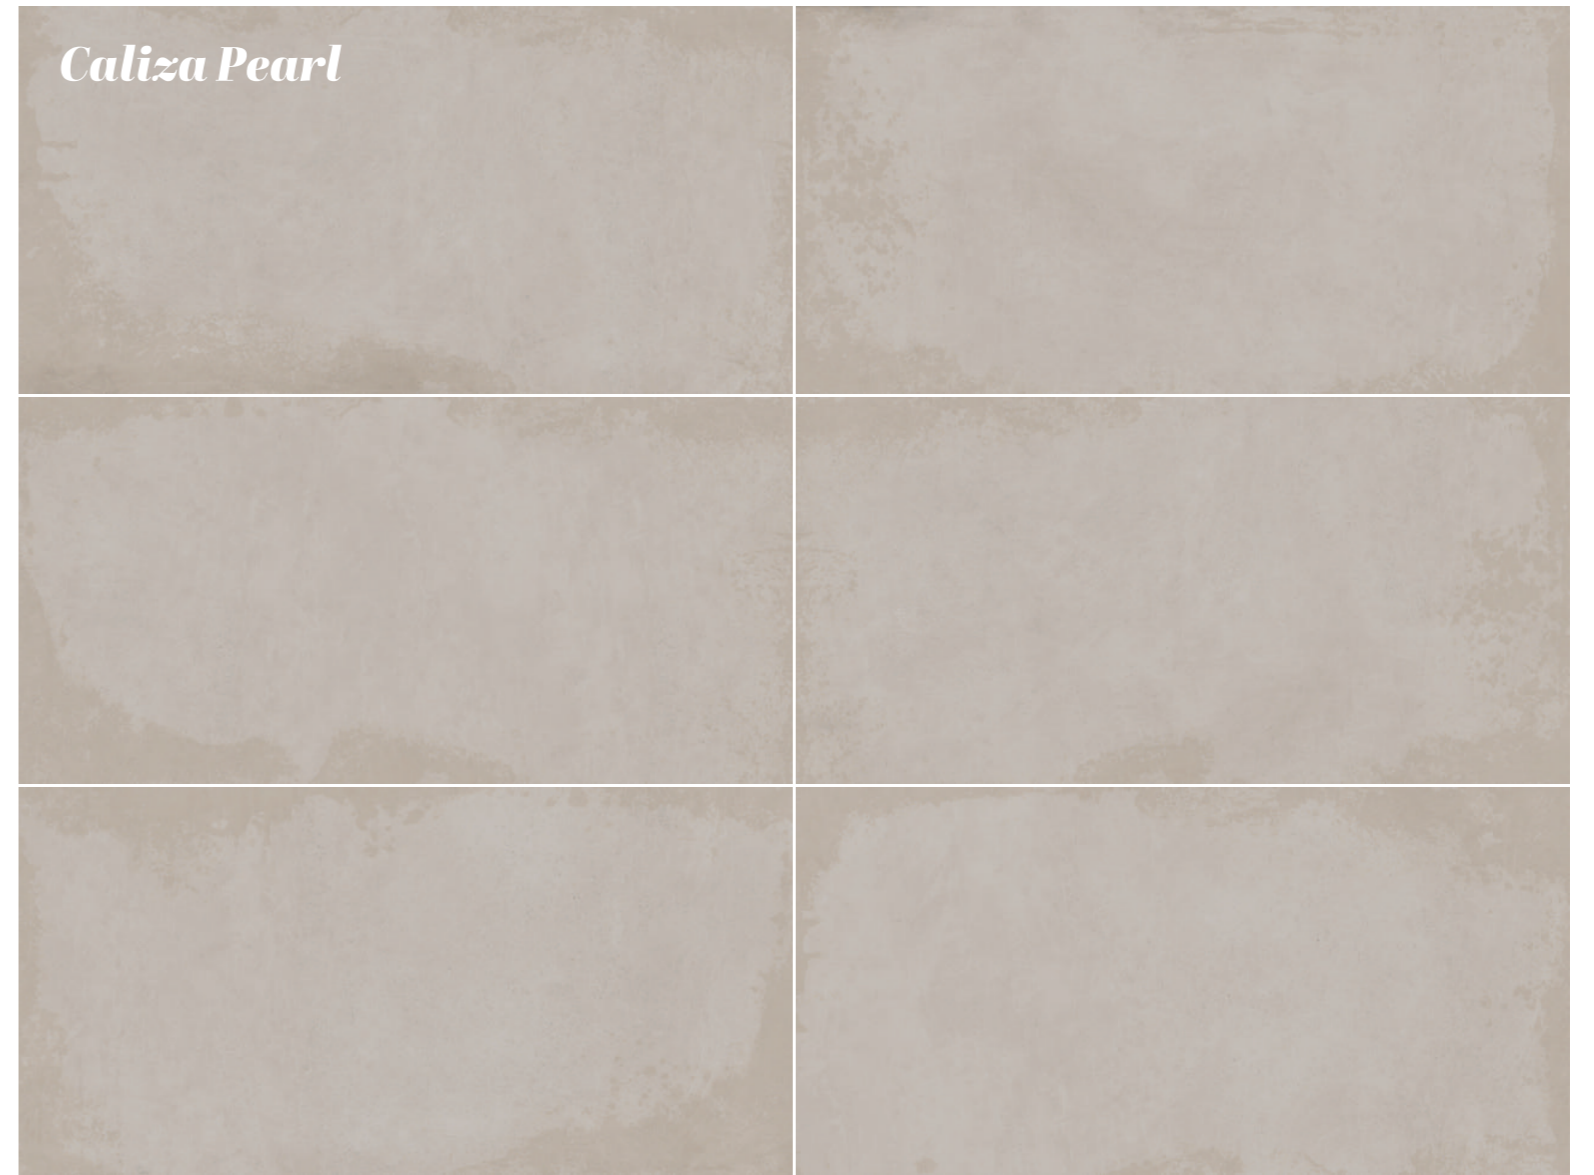

Caliza Pearl