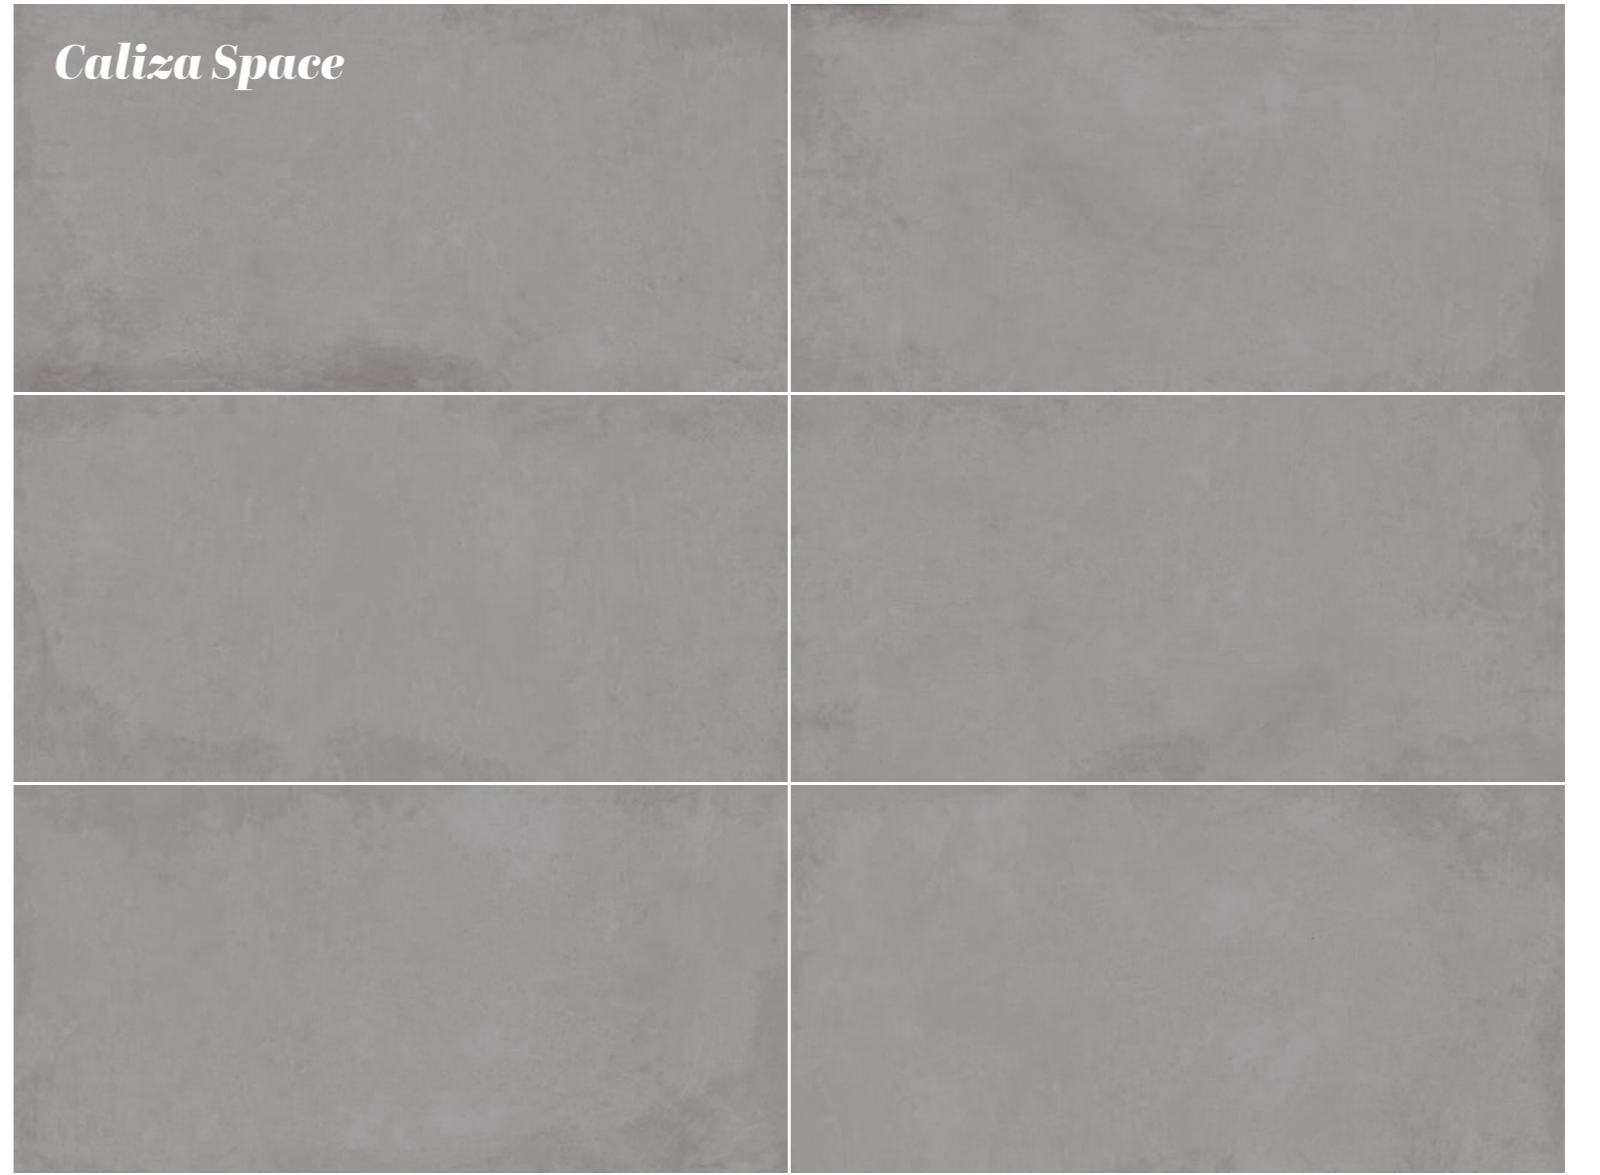

Caliza Space