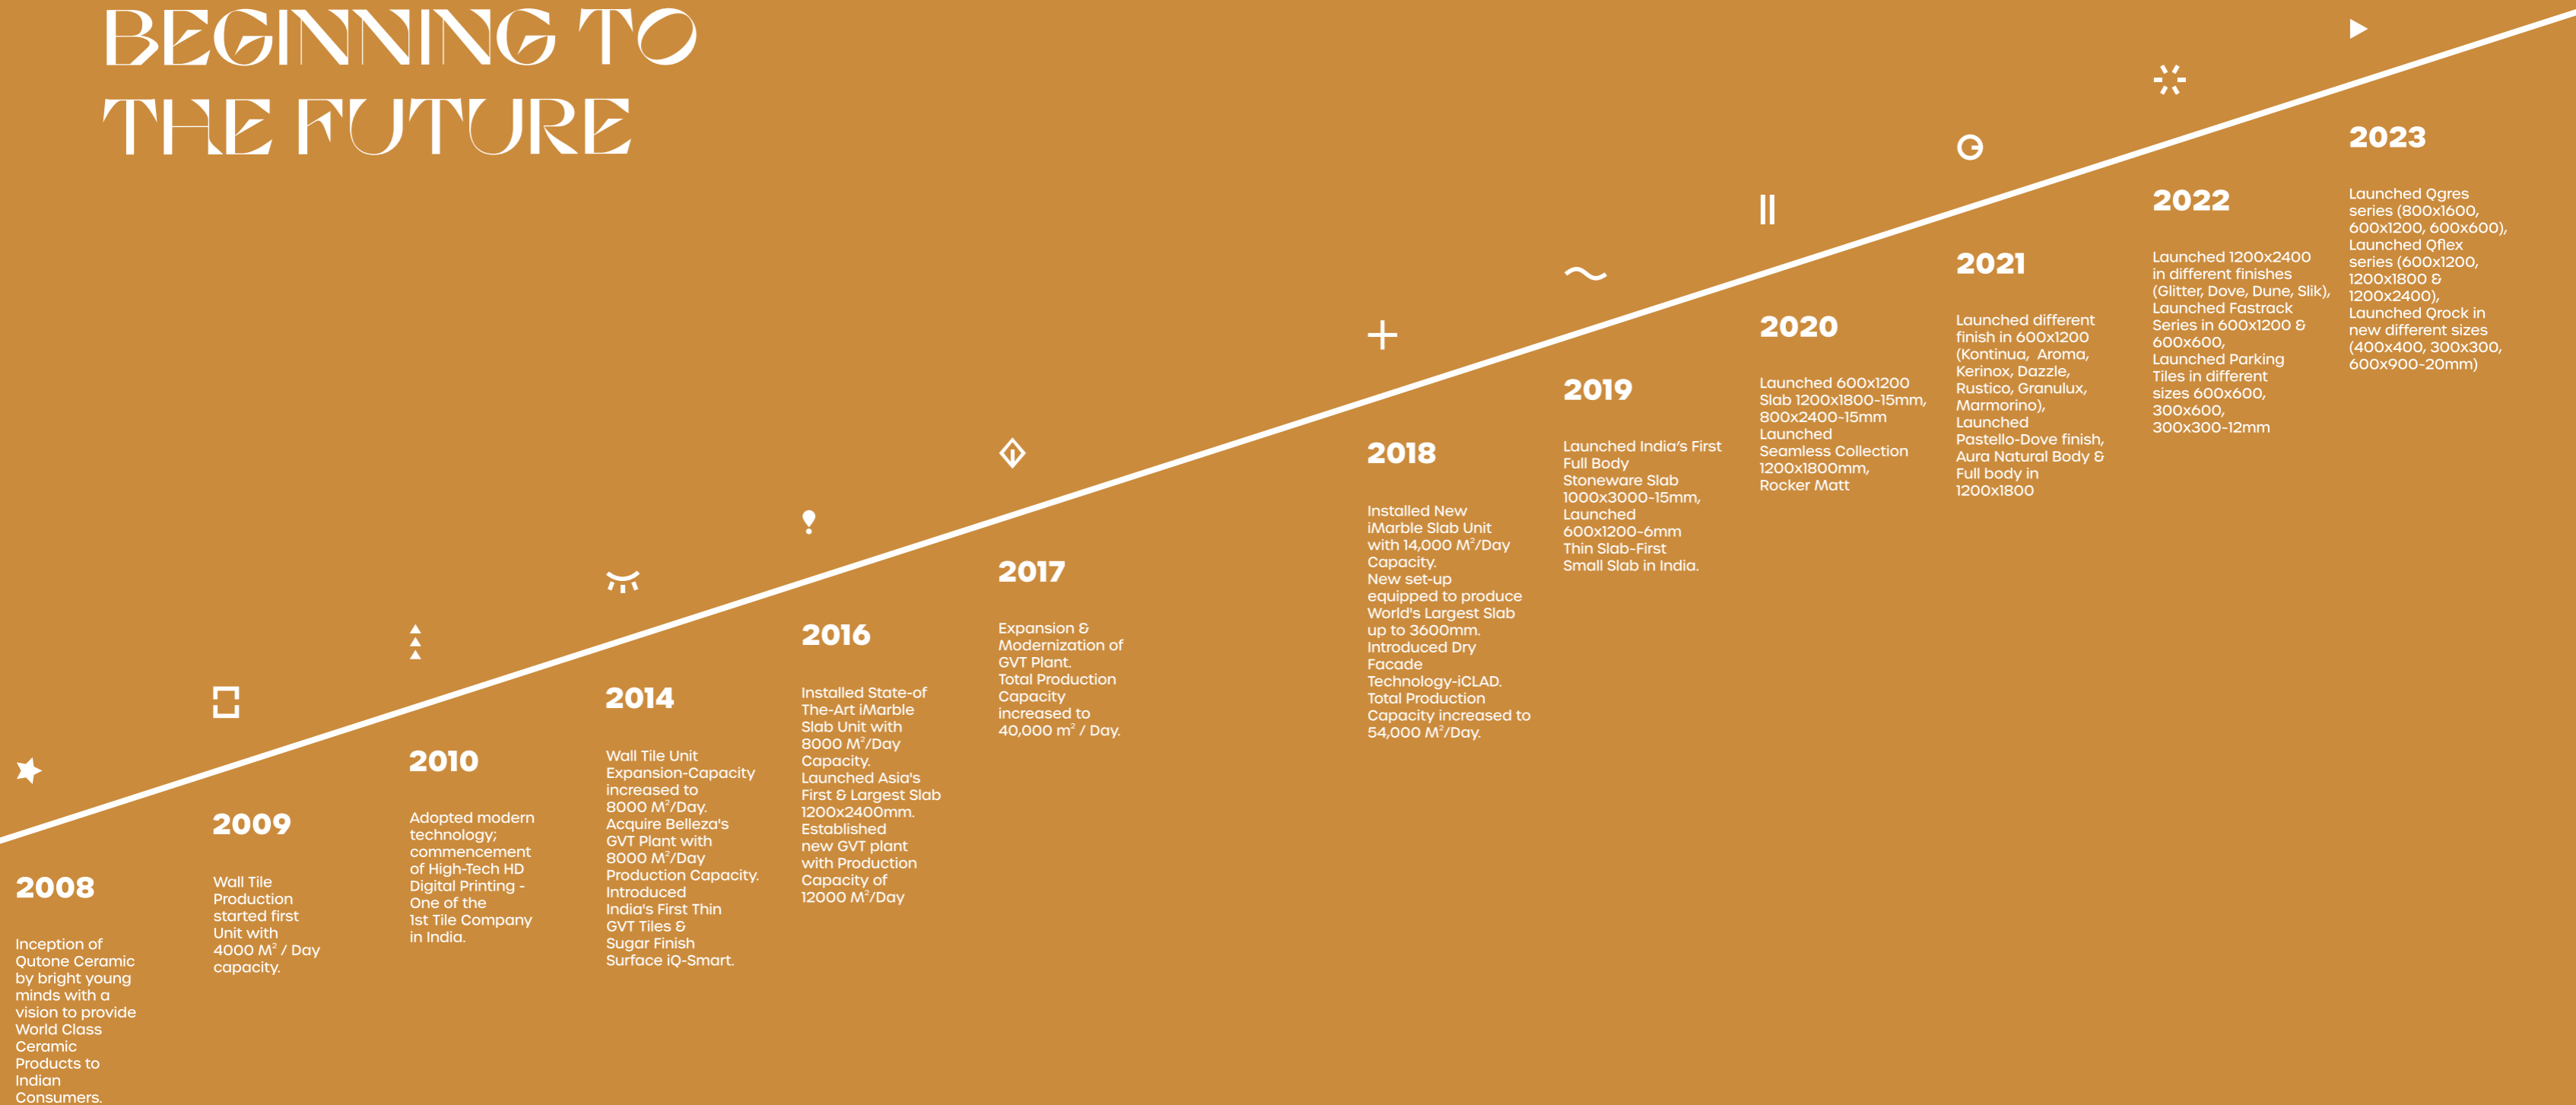

EXPLORE THE PRODUCT IN VIRTUAL ENVIRONMENT

SCAN THIS QR TO FEEL THE
360 DEGREE EXPERIENCE

RODANO
OLIVE

60x120cm | Color Body | 06 Random

ART

RODANO OLIVE

EXPLORE THE PRODUCT IN VIRTUAL ENVIRONMENT

SCAN THIS QR TO FEEL THE
360 DEGREE EXPERIENCE

RODANO
SAPPHIRE

60x120cm | Color Body | 06 Random

ART

RODANO SAPPHIRE

EXPLORE THE PRODUCT IN VIRTUAL ENVIRONMENT

SCAN THIS QR TO FEEL THE
360 DEGREE EXPERIENCE

FROM THE BEGINNING TO THE FUTURE

PACKING DETAILS / GVT