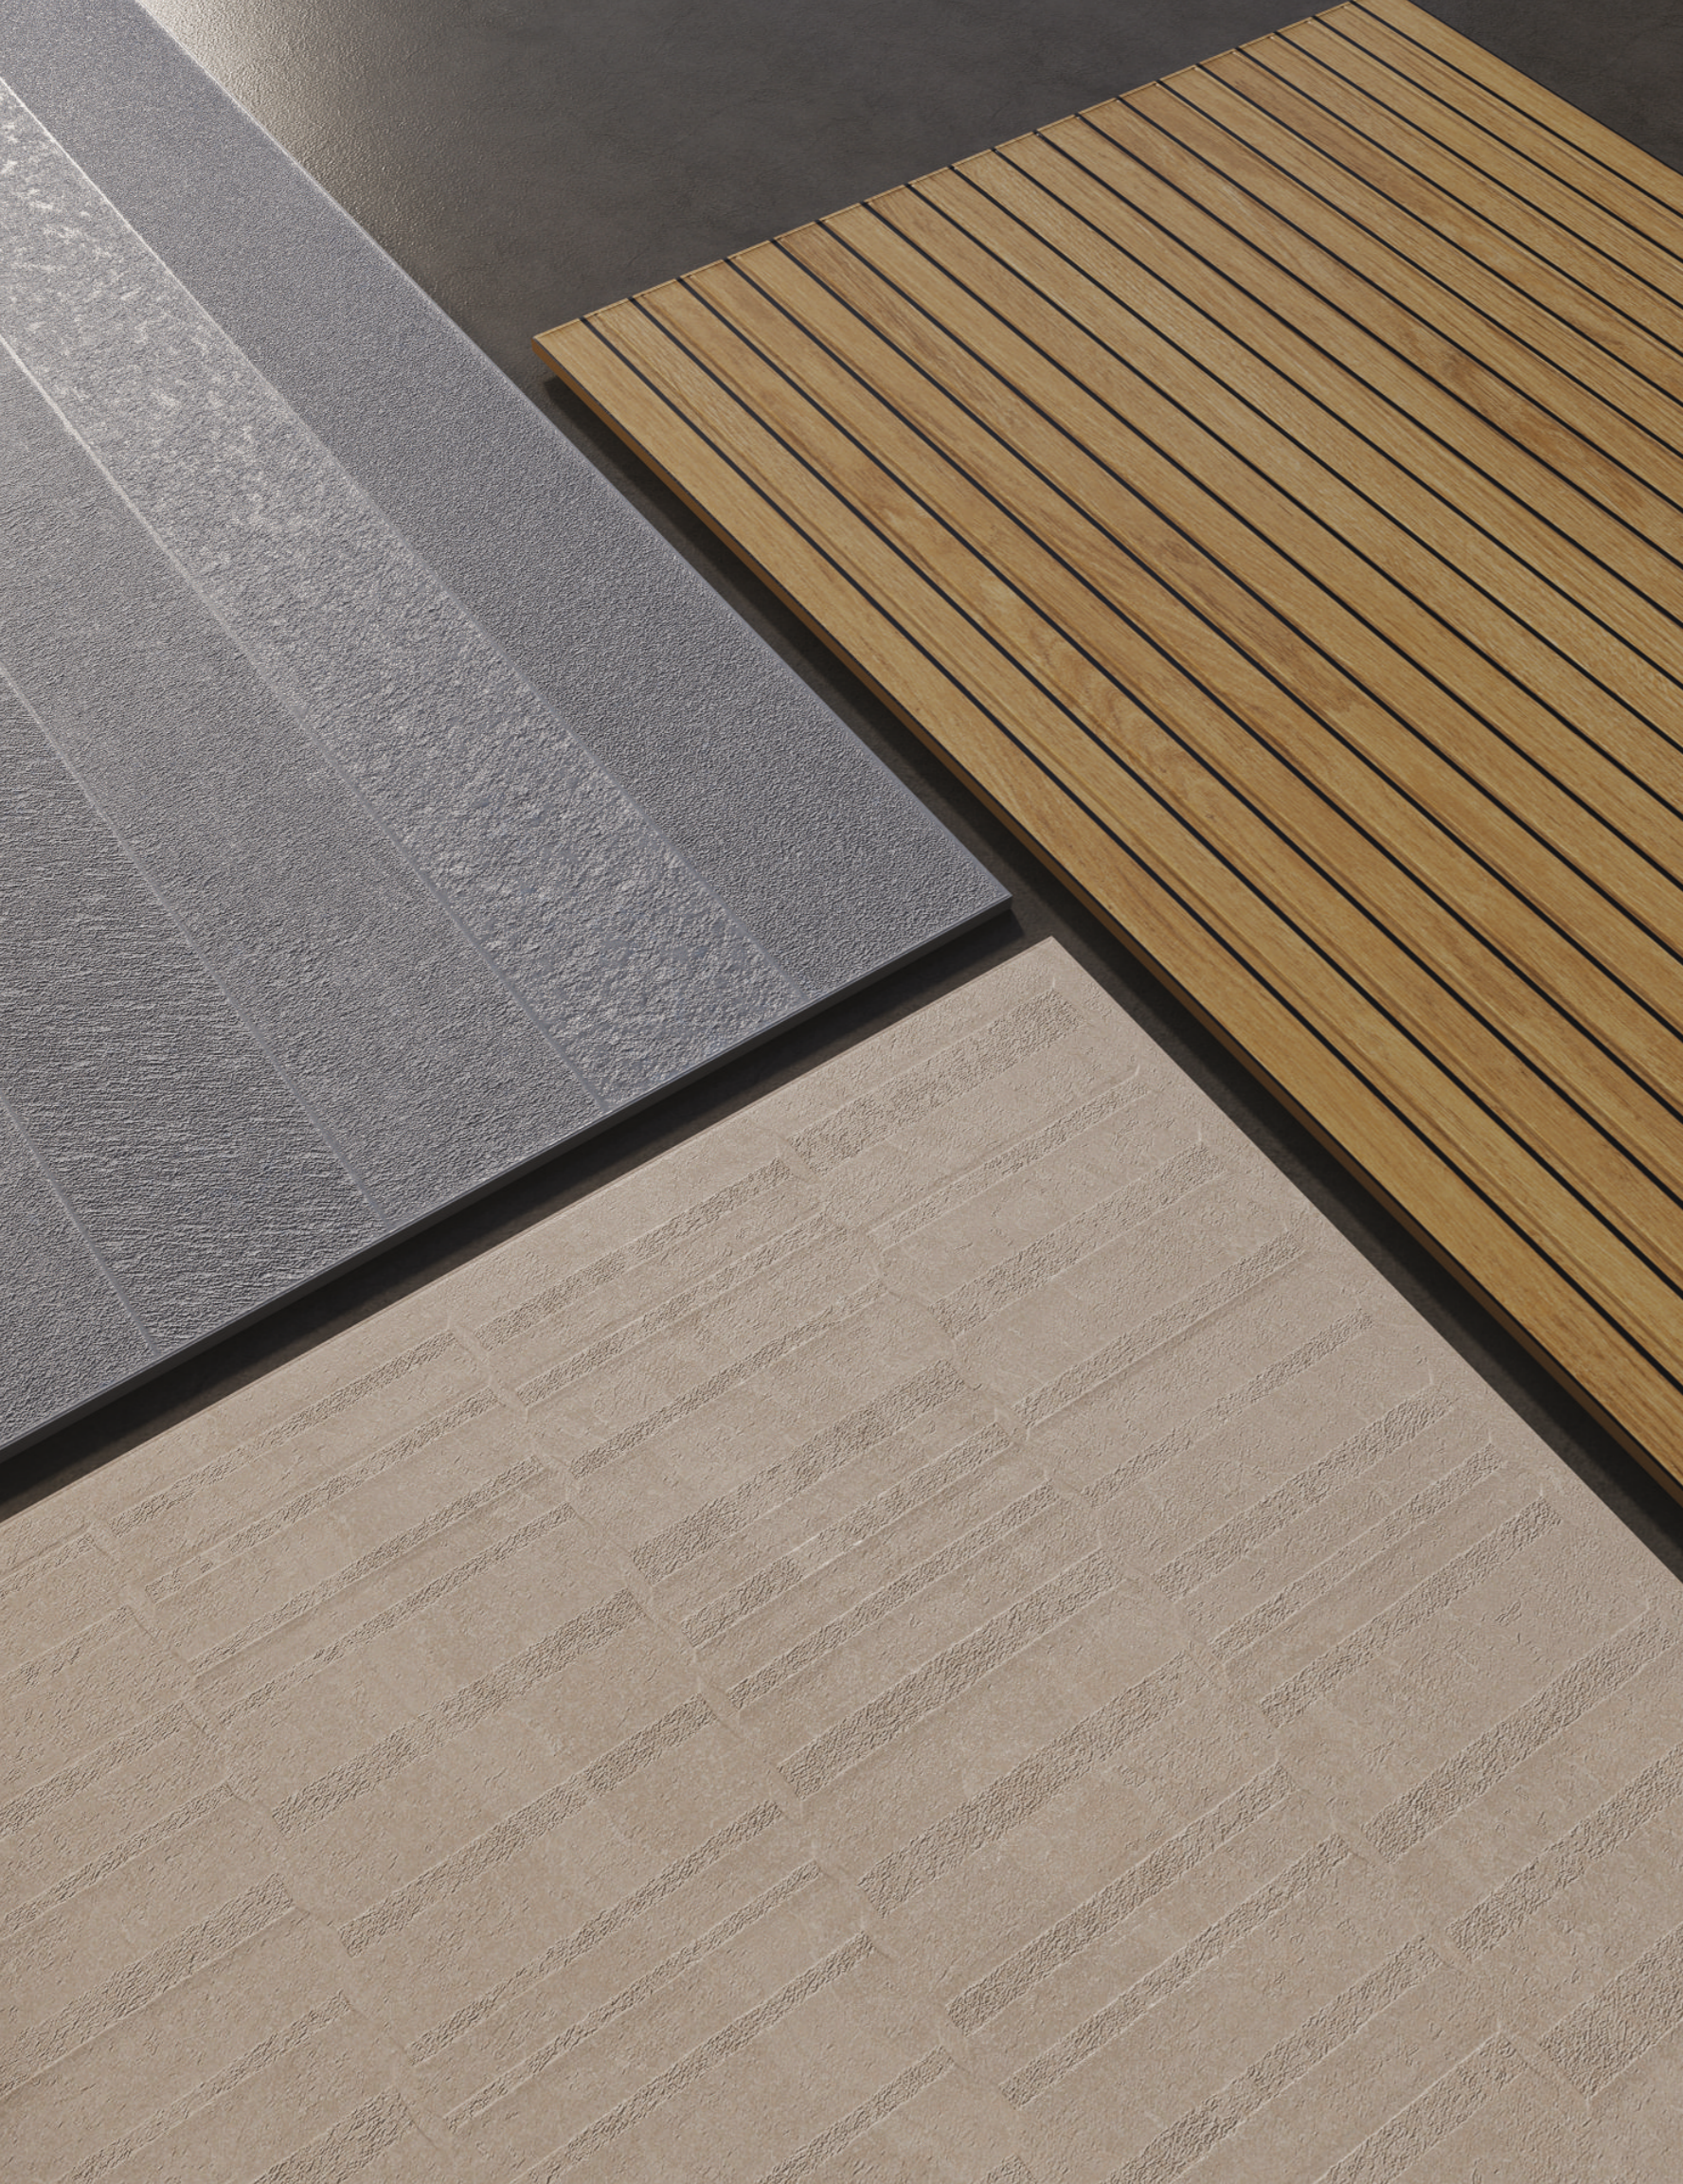

WE ARE
SURFACE
INNOVATOR

UR—BANO
collection

The Urbano Collection offers a finish resembling natural rock, featuring a durable color body that resists scratches. Enhance its appeal by combining it with punch decors, creating a sophisticated and resilient surface.

60x120cm | Color Body