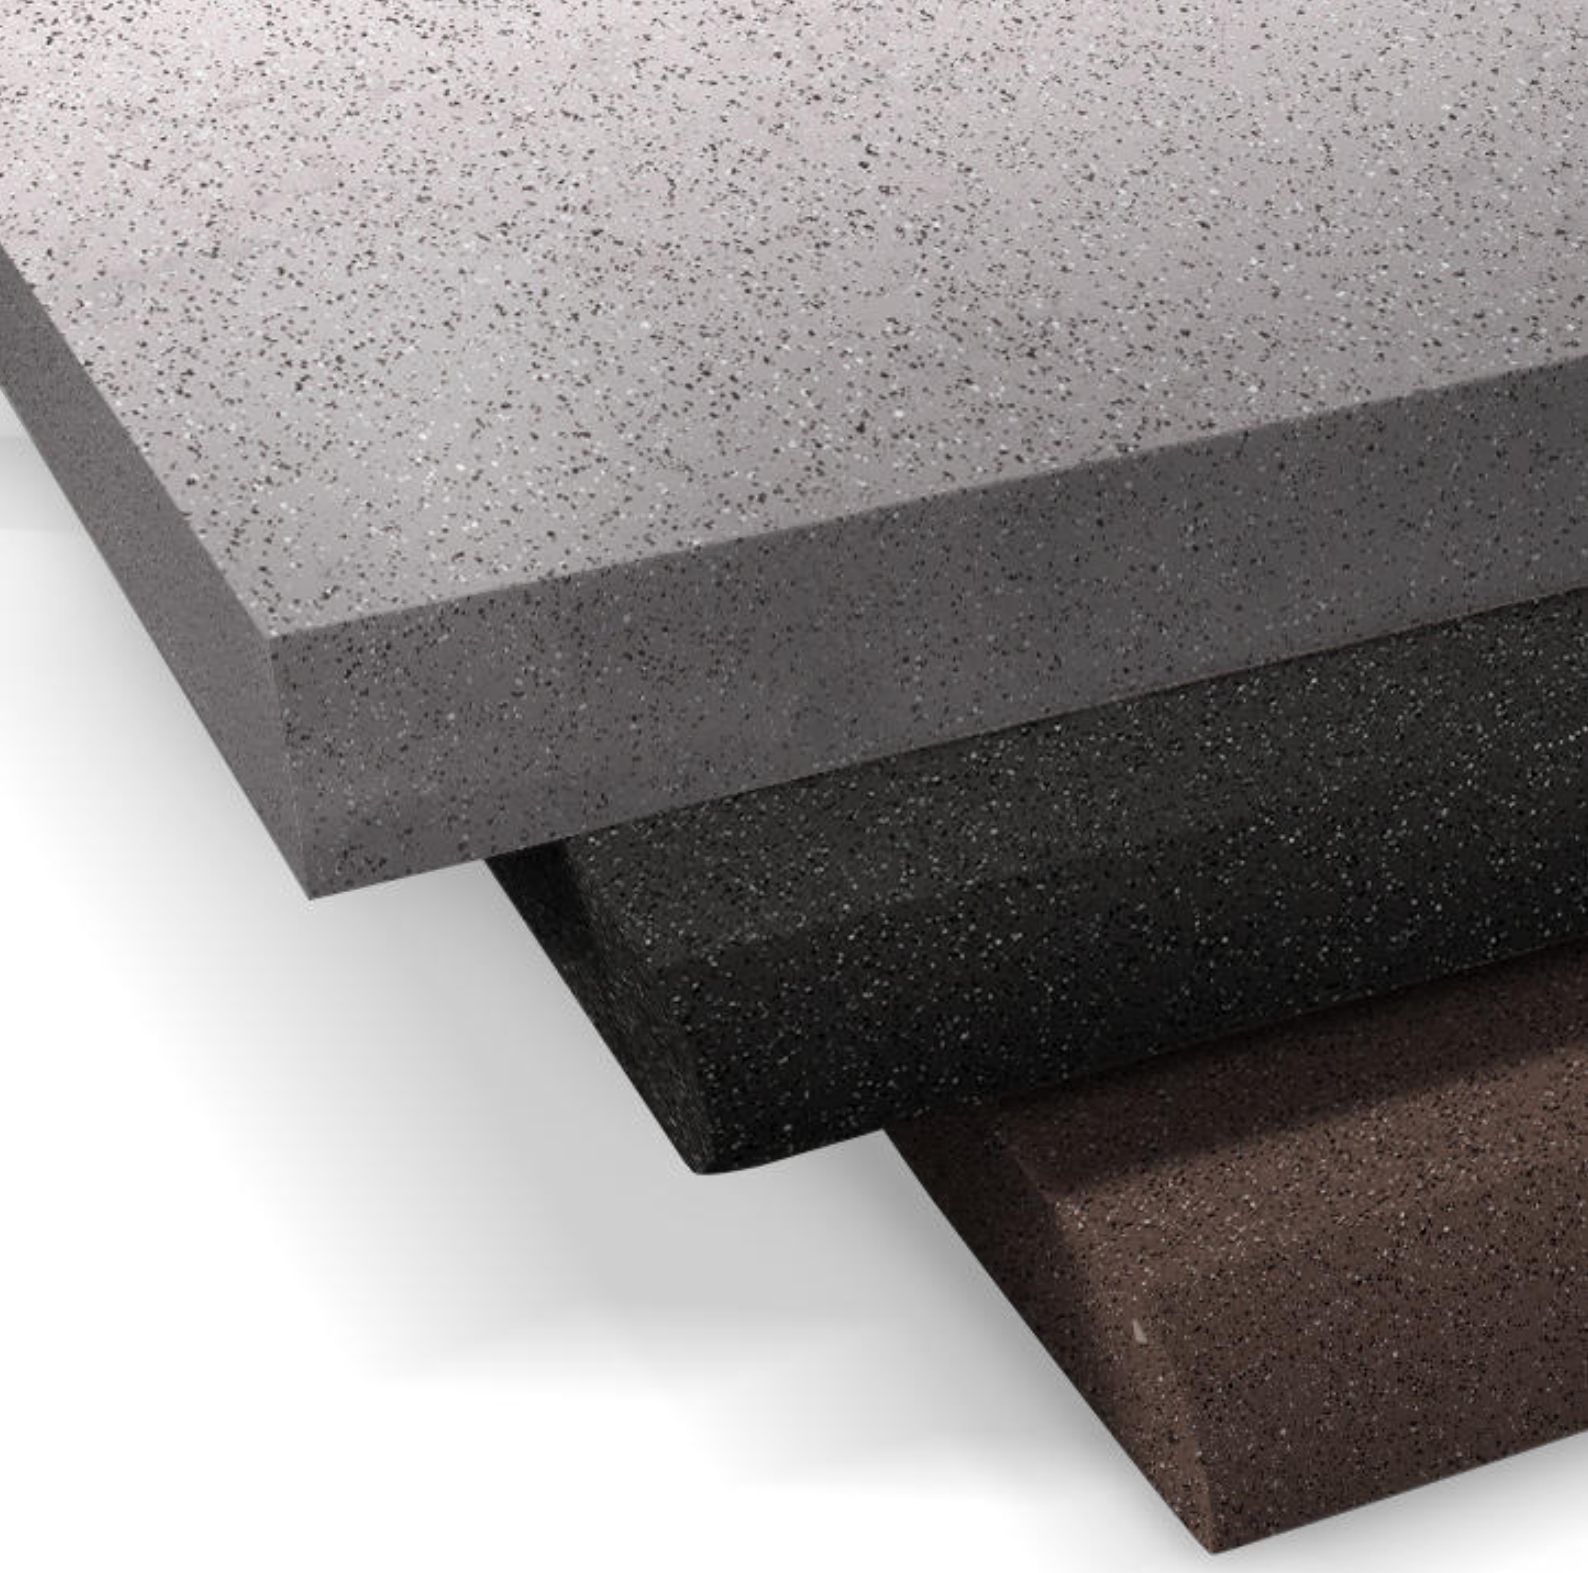

FURNITURE COVERING

SIT-OUT

GARDEN ACCESSORIES

SHELVES

WALKWAY

WASH BASIN & TOP

Fu
BO
DY

800x2400mm / 15
800x3000mm / mm