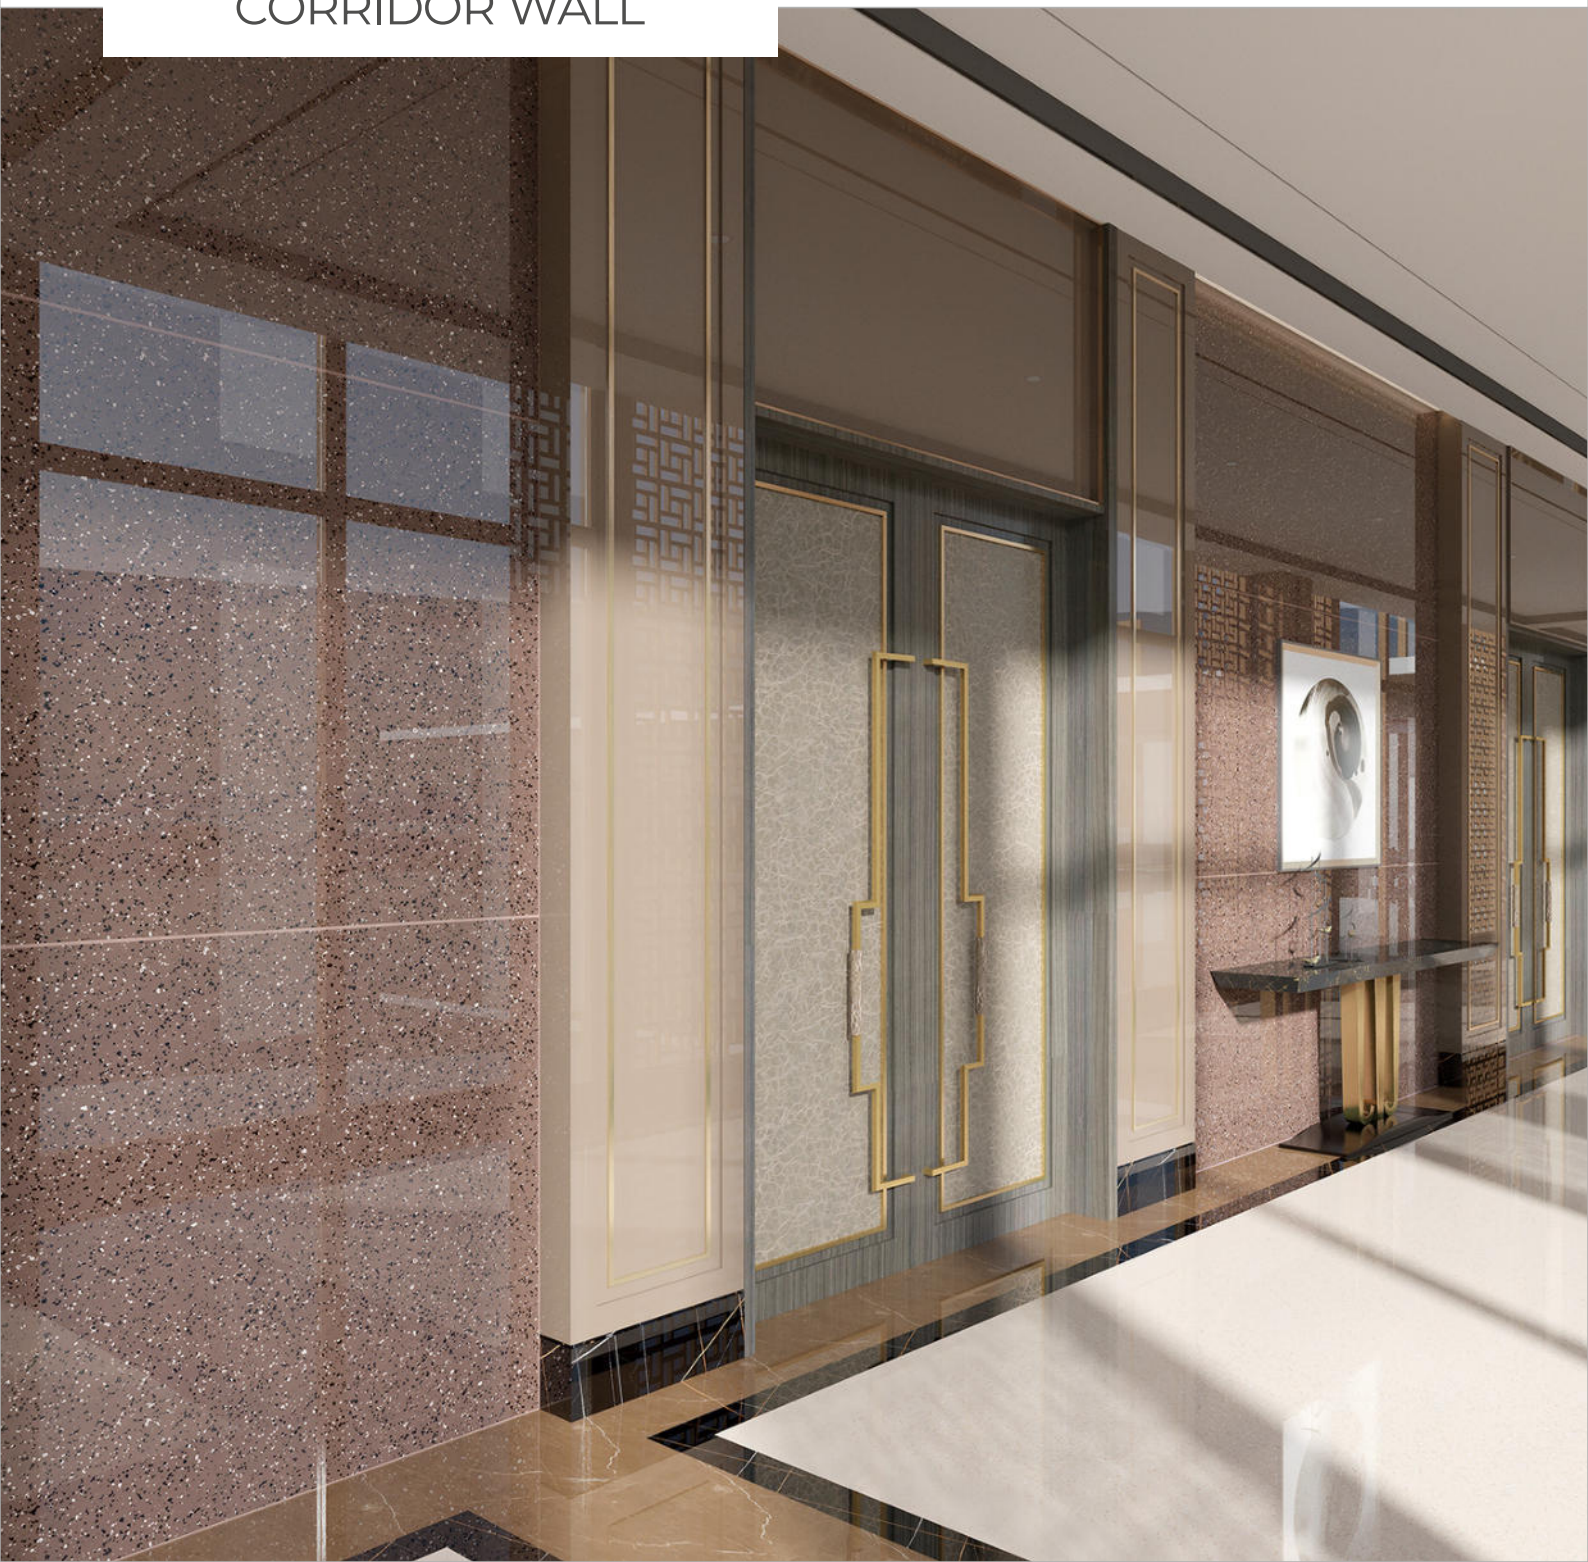

FINISH : **Polished**

CORRIDOR WALL

DESIGN NAME : **Fusion Brown**

SIZE : **800x2400mm**

THICKNESS : **15mm**

FINISH : **Polished**

STEPS & RISERS

WASH BASIN UNIT