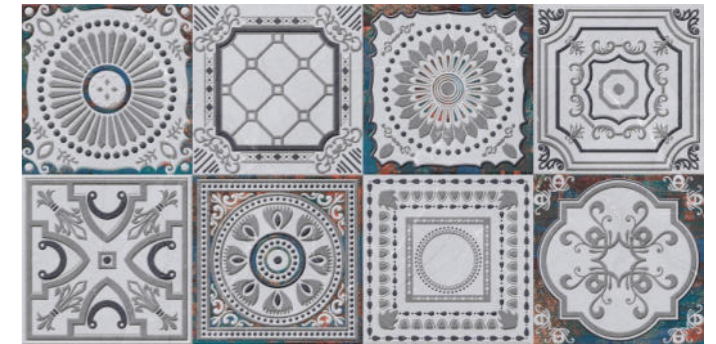

AMPLE DECOR HL-1

BOTTONICA BEIGE DECOR

ISRA BROWN DECOR

DELIGHT DARK GREY DECOR

AMPLE DECOR HL-2

ISRA BROWN

DELIGHT GREY DECOR

AMPLE DARK