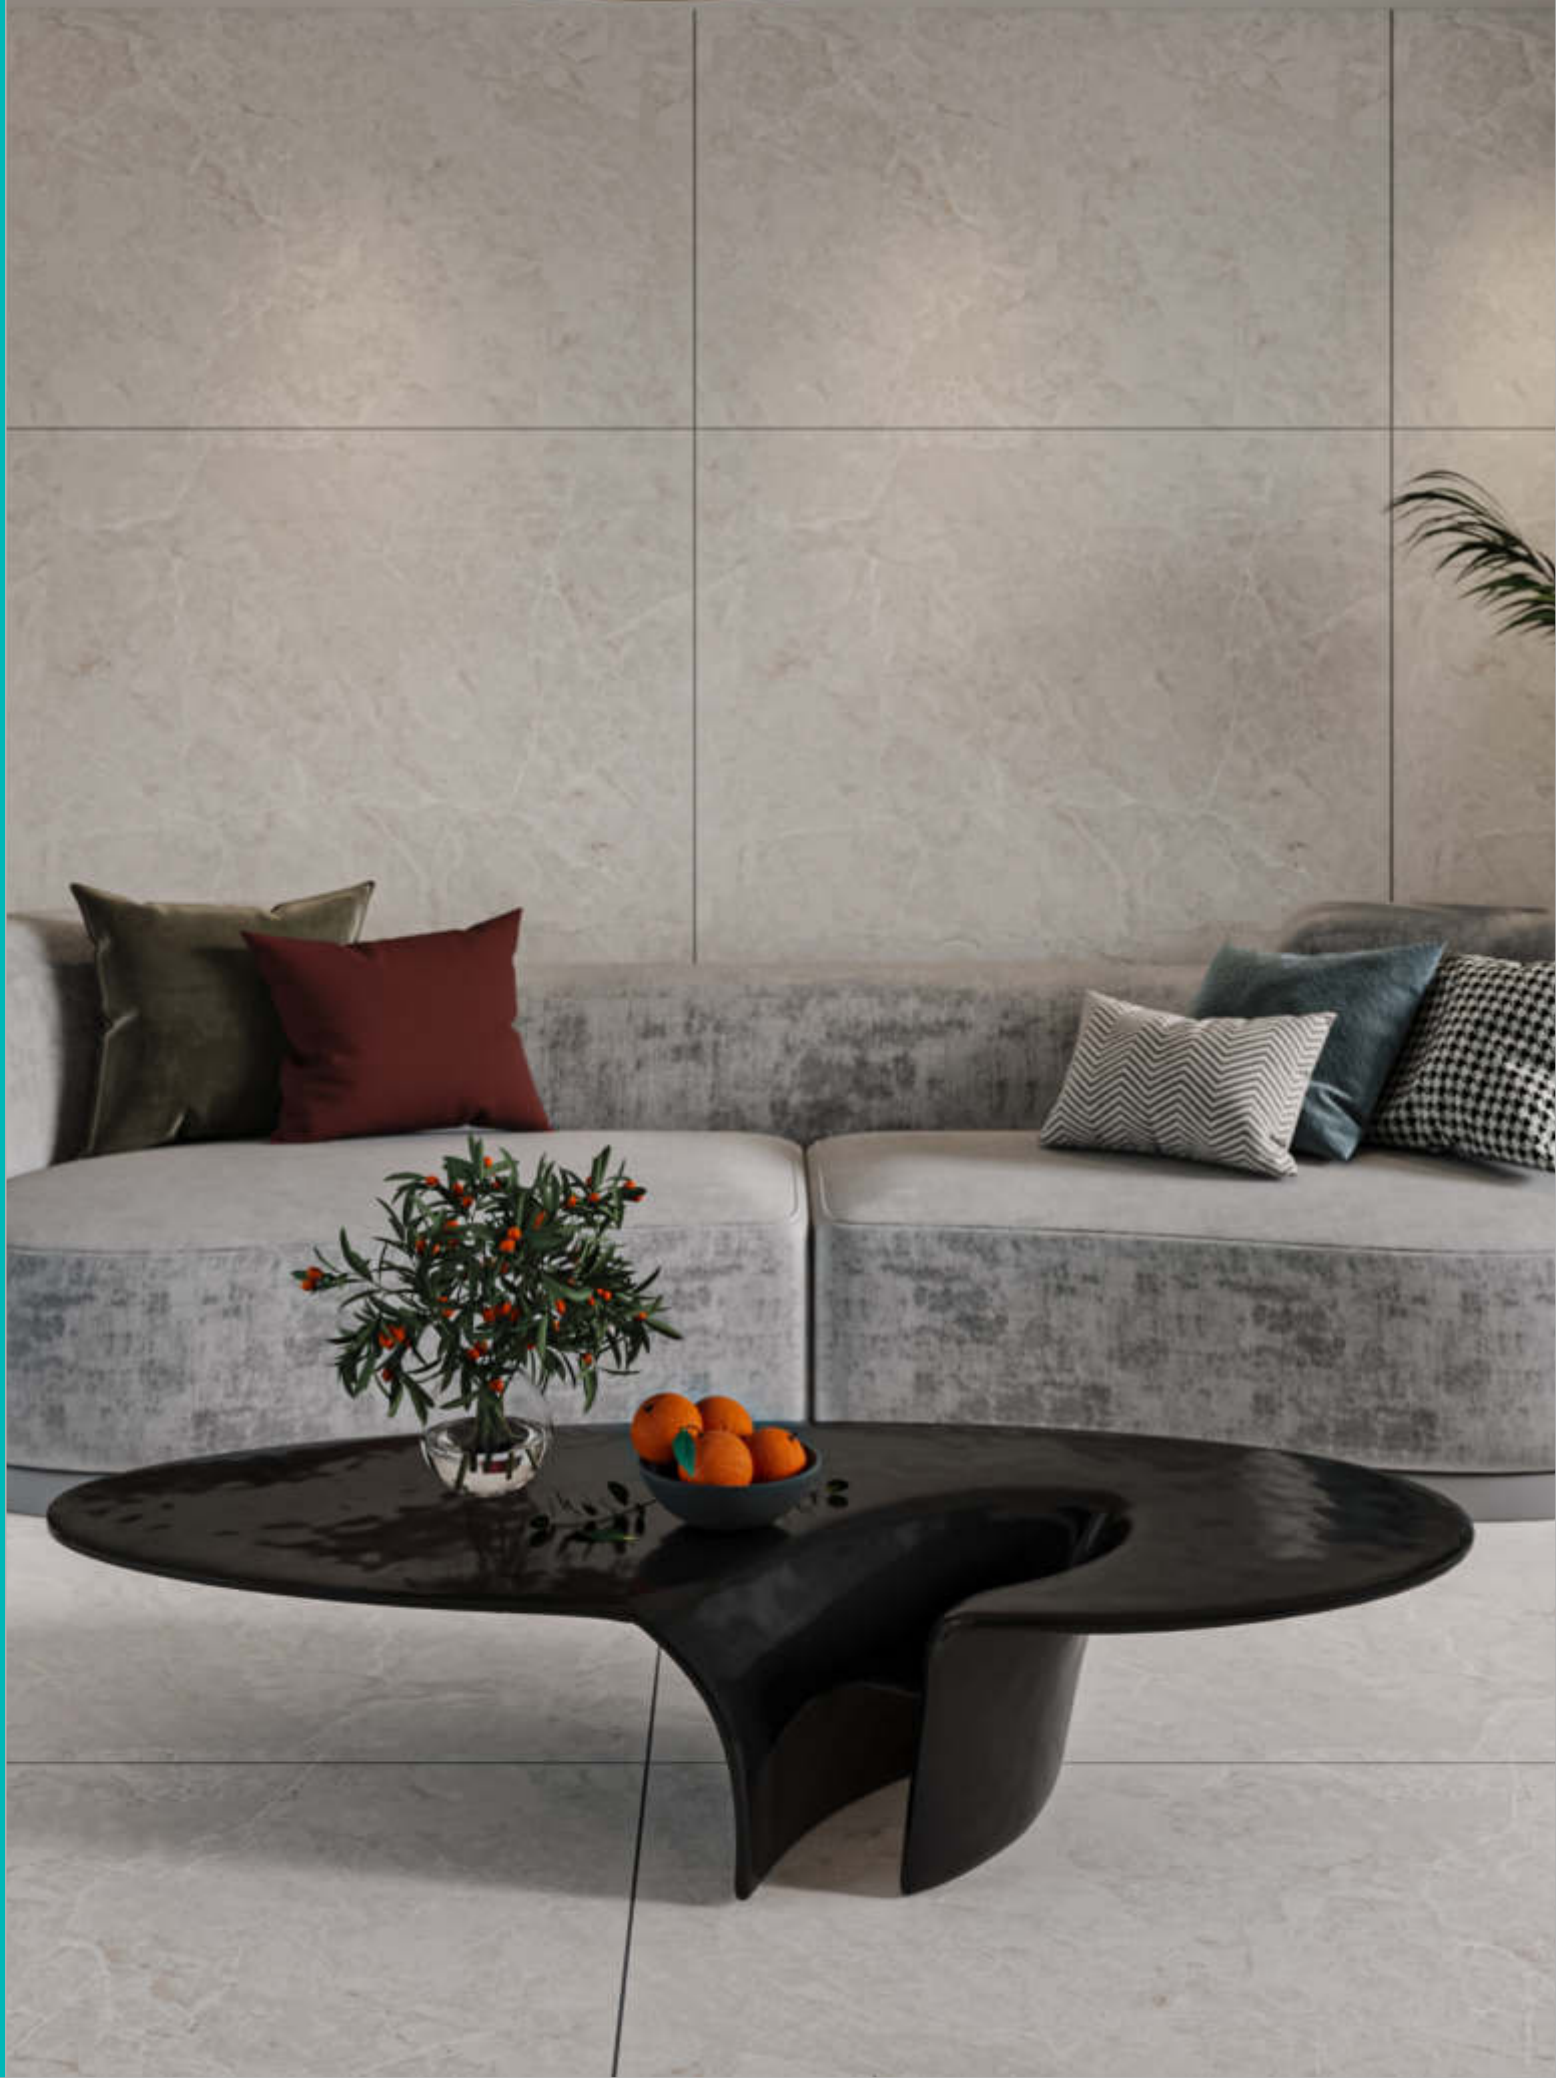

Faces : **3**

DOVE
BEYOND THE SURFACE

QUTONE
INNOVATIONS & MORE...

1200x1800mm

SILKEN SHELL (D)

Surface : **Dove**

Faces : **2**

1200x1800mm