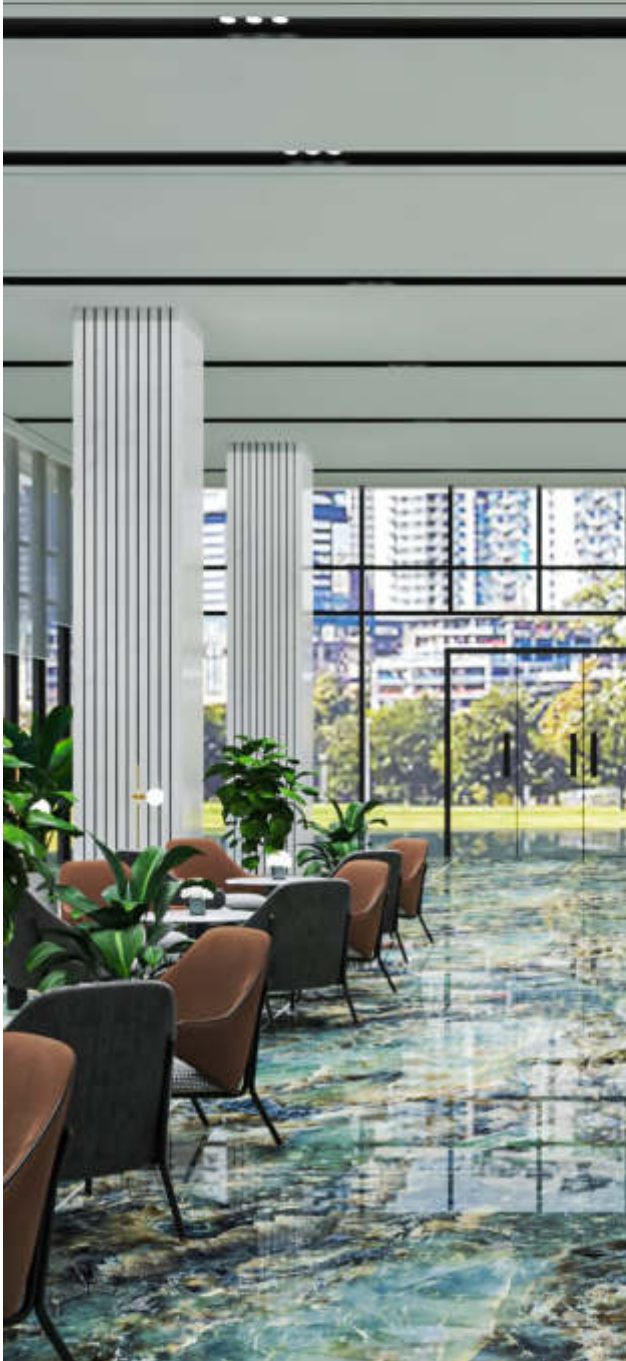

QUTONE
INNOVATIONS & MORE...

1200x2400mm

ELDORADO BIANCO

Surface : **Polished**

Faces : **3**

1200x2400mm

ELECTRIC BLUE
Surface : **Polished**
Faces : **2**

1200x2400mm