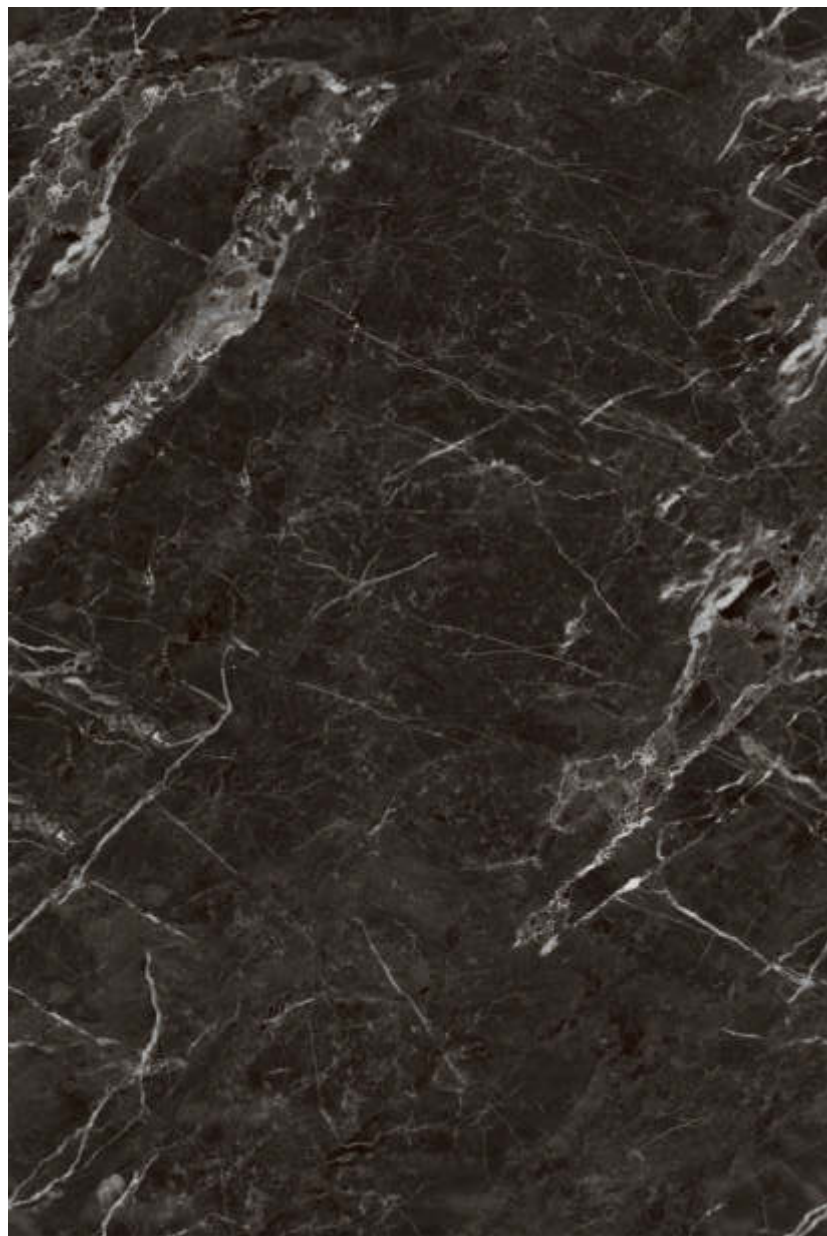

1200x1800mm

BROWN EMPERADOR
Surface : **Polished-Dark**
Faces : **3**

1200x1800mm

CARTINA GREY
Surface : **Polished**
Faces : **2**

**BUT
FIRST...
COFFEE!**

1200x1800mm

DARK PIETRA (P)
Surface : **Polished**
Faces : **2**