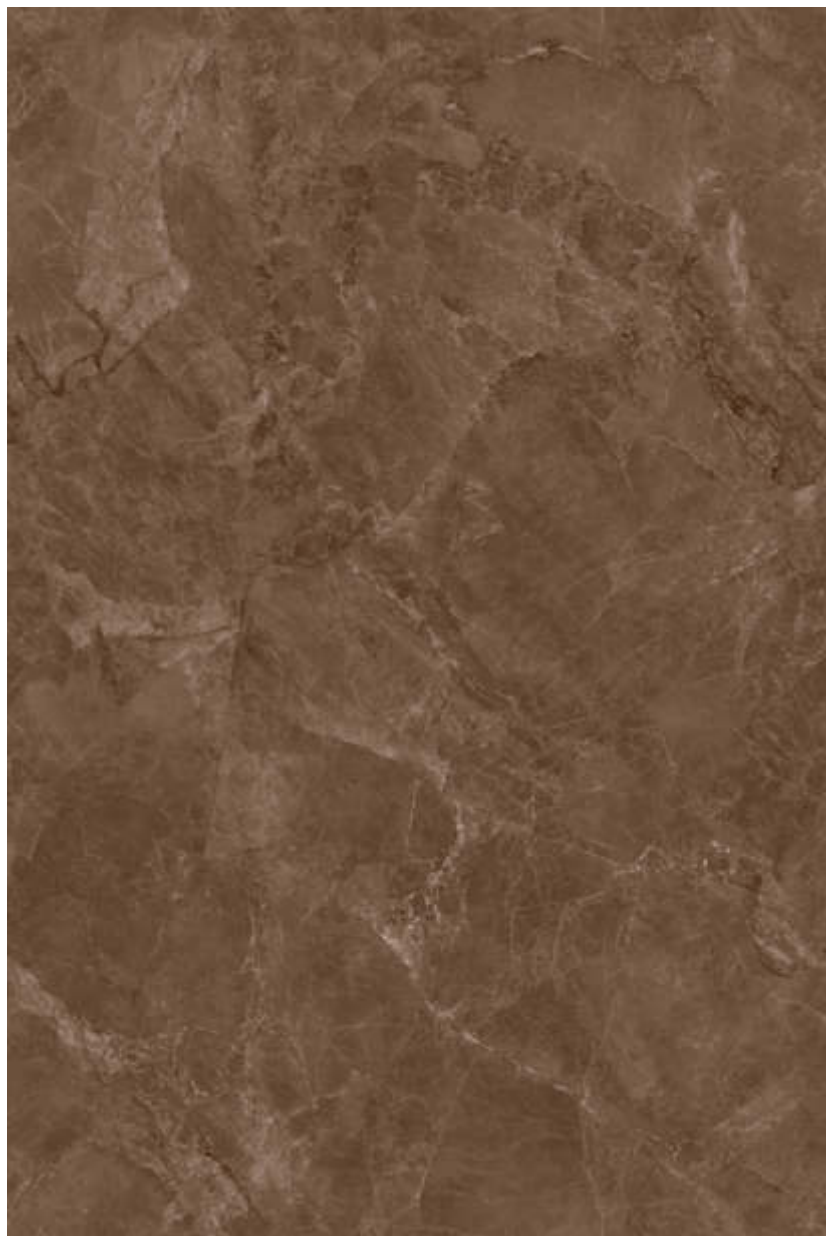

1200x1800mm

BROWN EMPERADOR
Surface : **Polished-Dark**
Faces : **3**