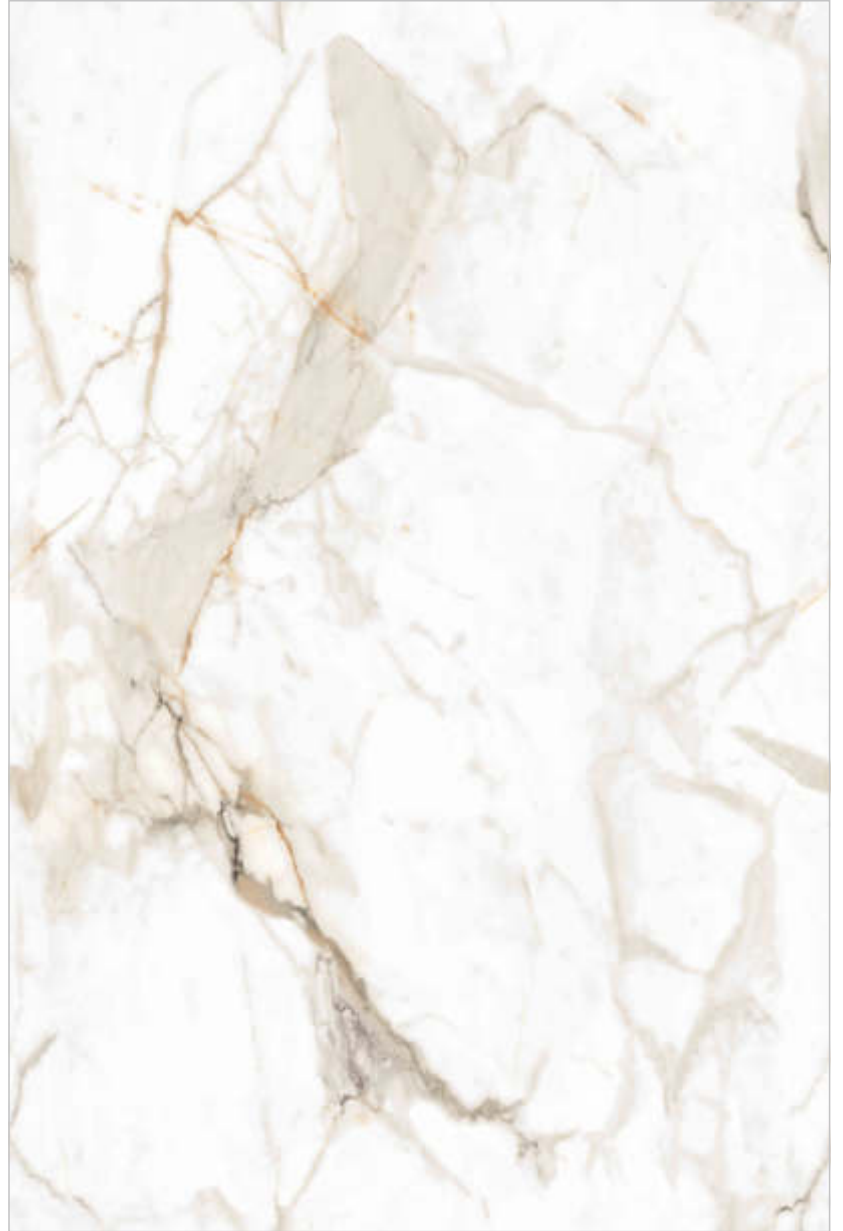

1200x1800mm

DIAMOND CALACATTA (D)

Surface : **Dove**

Faces : **3**