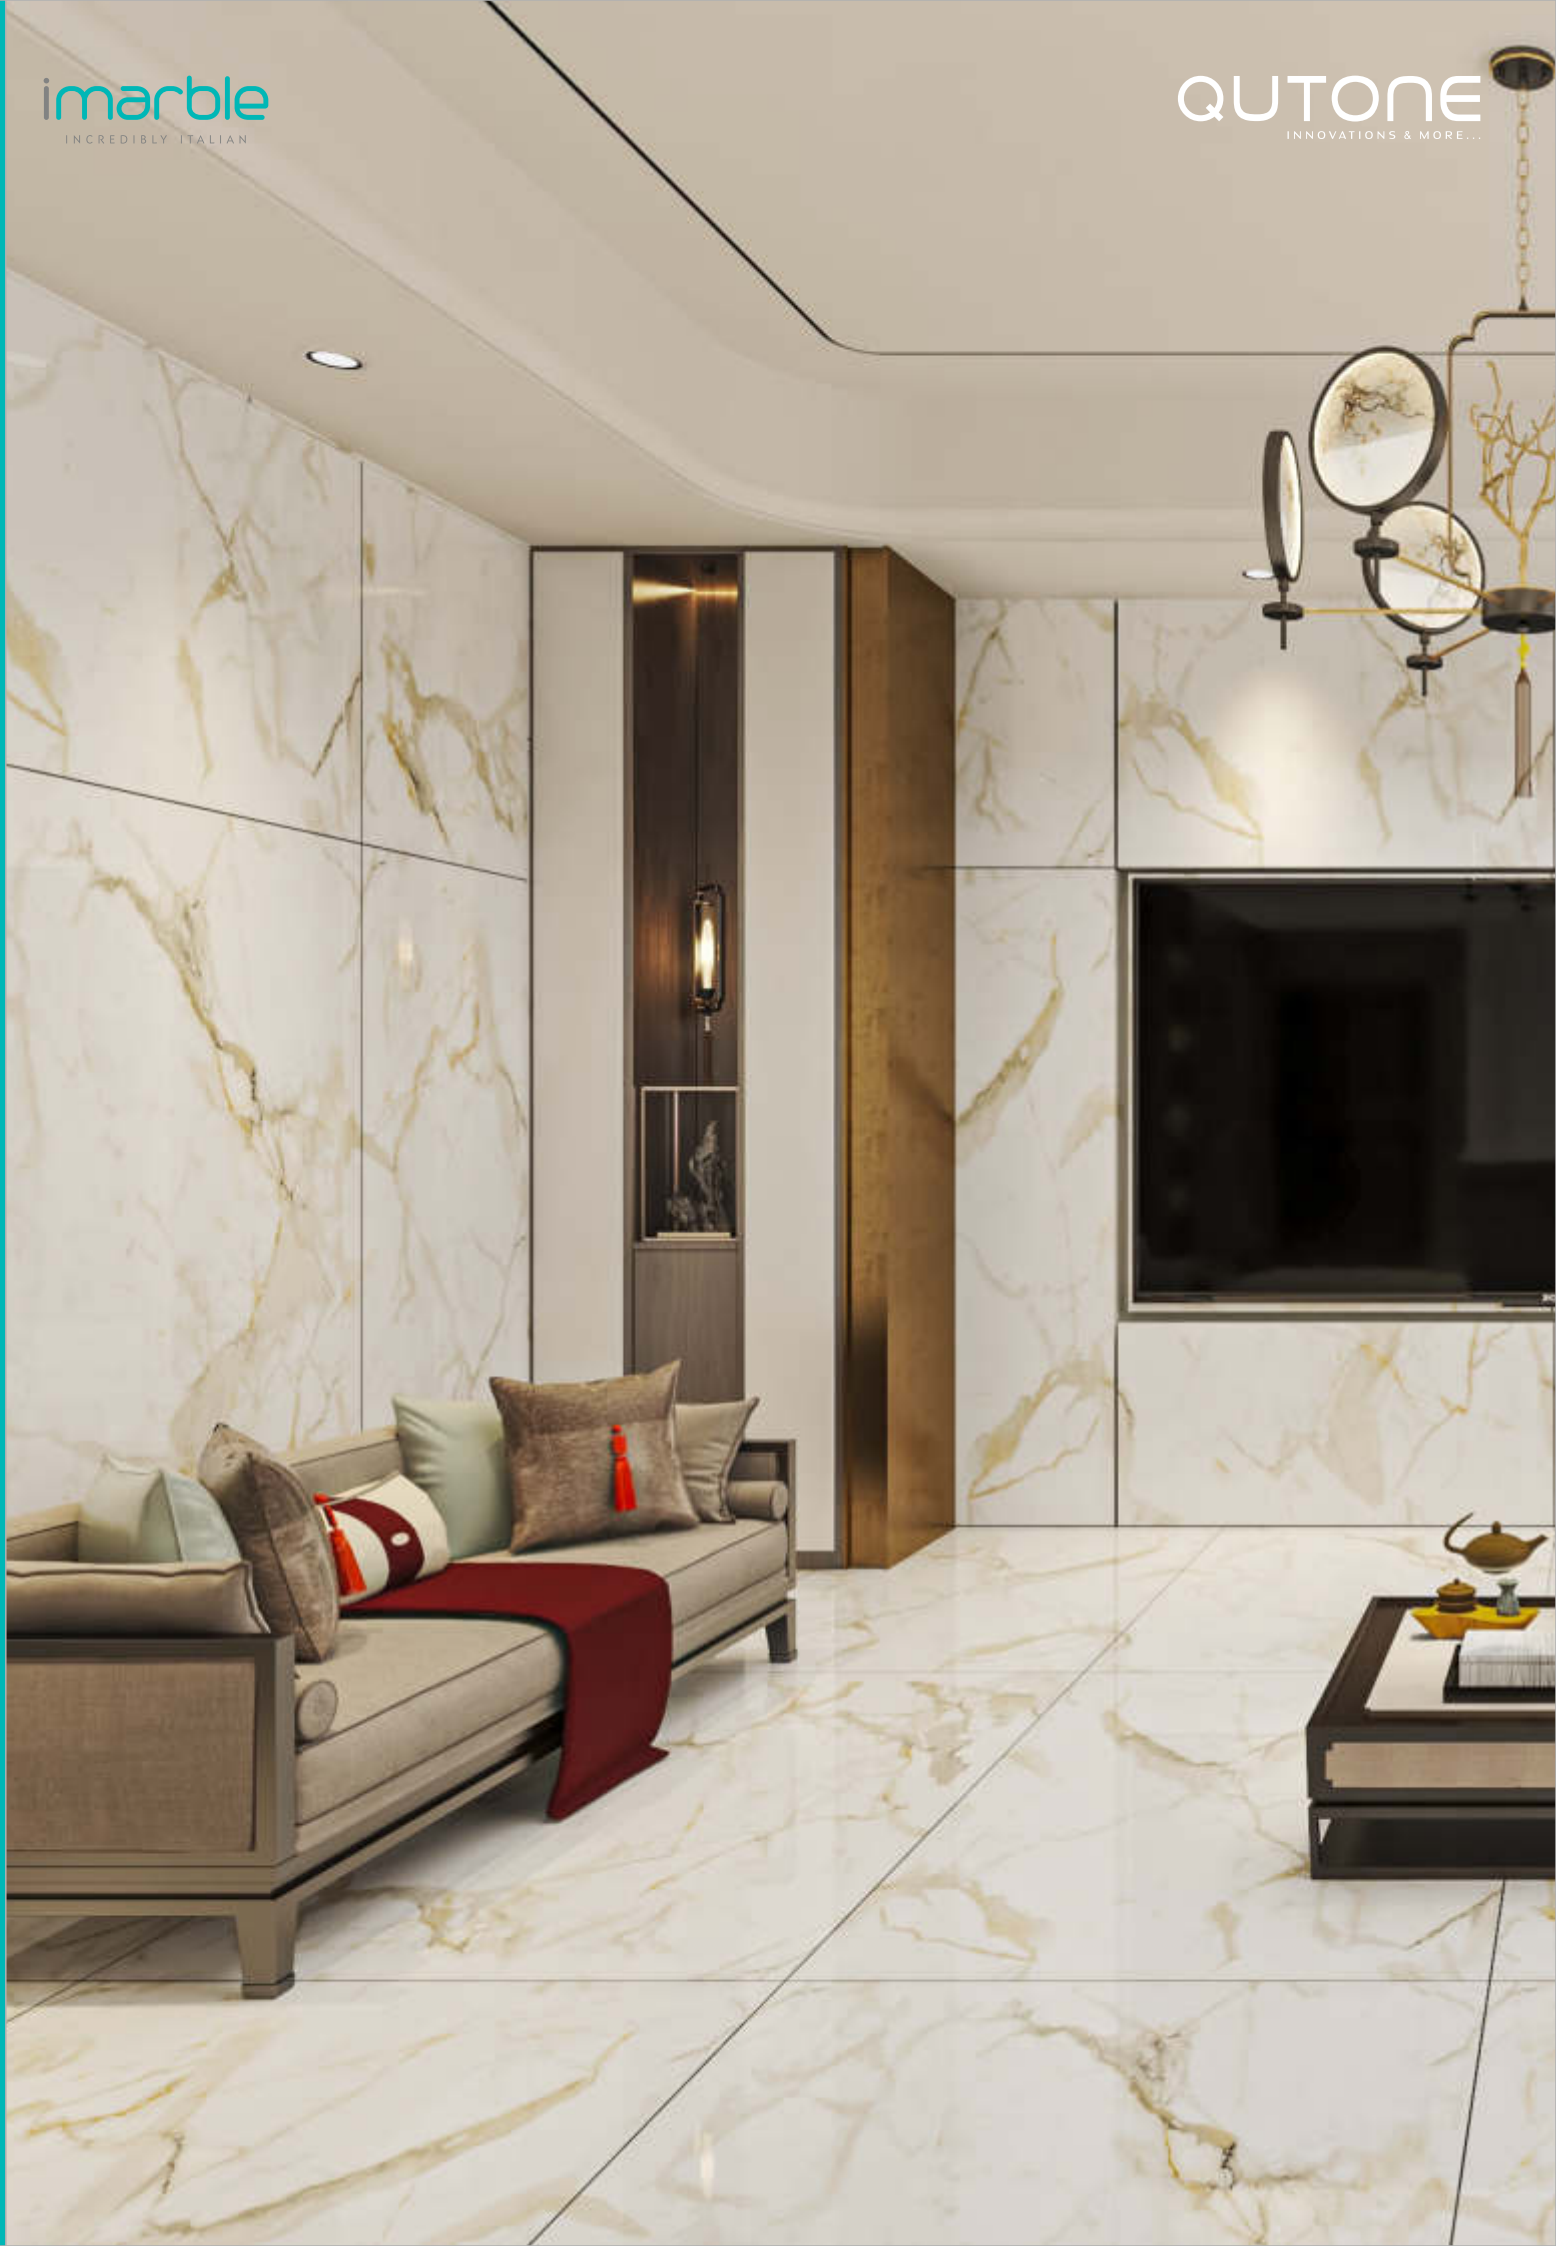

1200x1800mm

DIAMOND CALACATTA (P)

Surface : **Polished**

Faces : **3**

1200x1800mm

DOVE

Surface : **Polished**

Faces : **2**