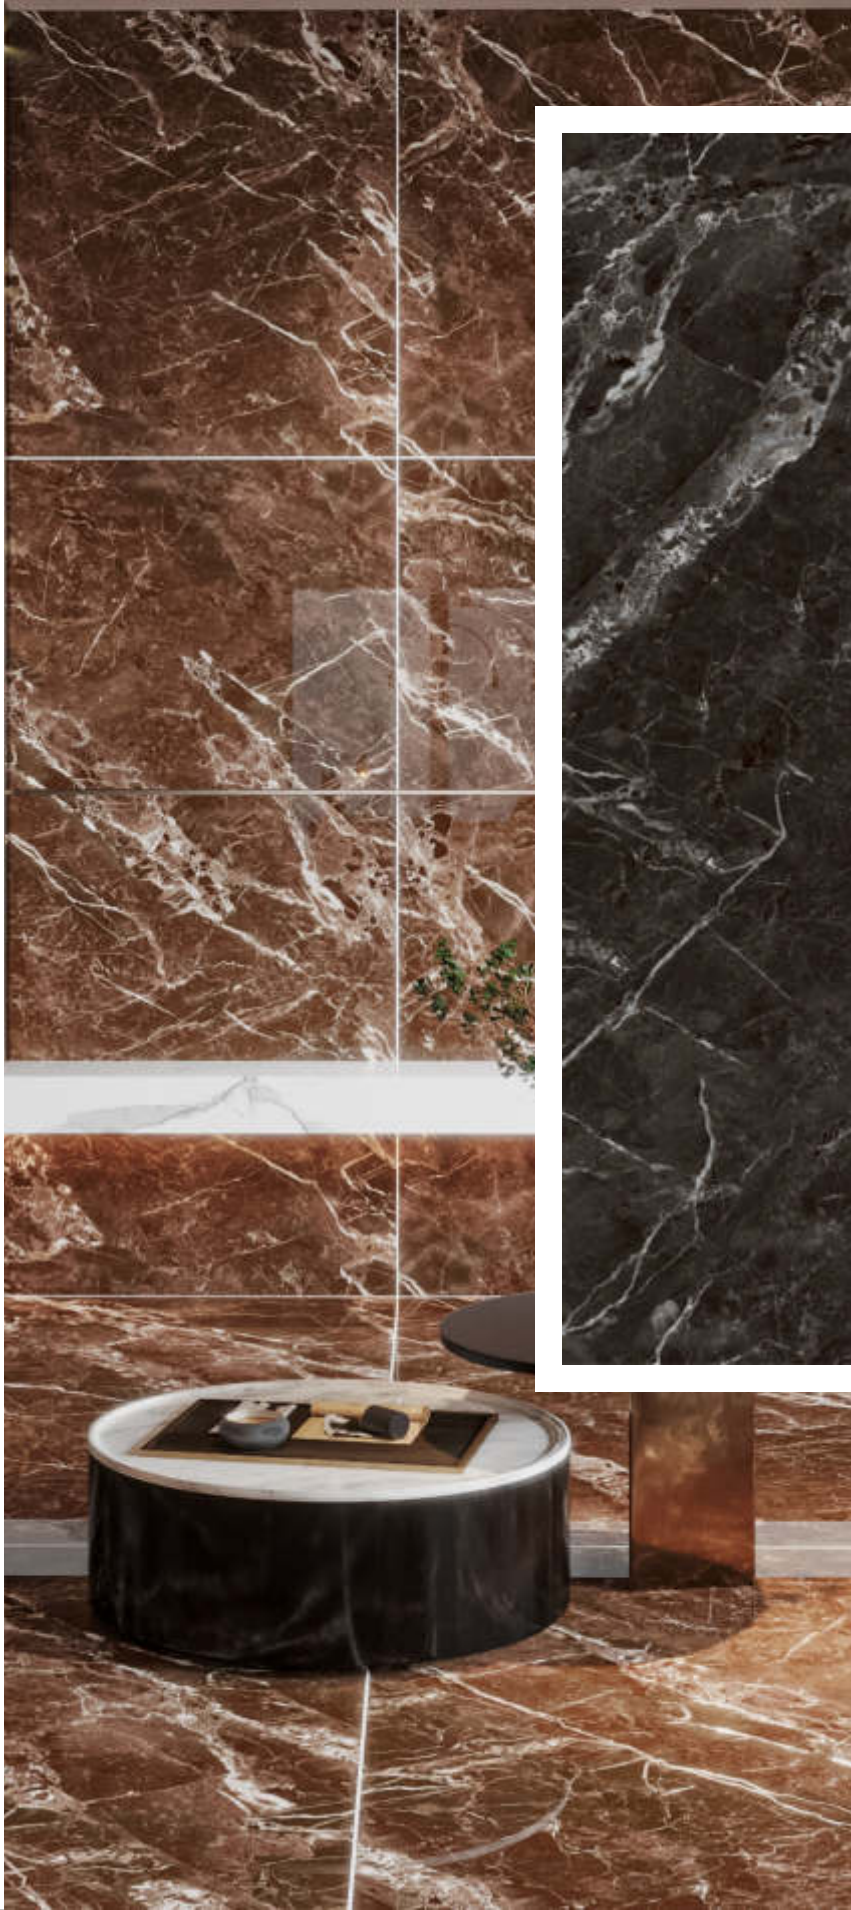

1200x1800mm

BROWN EMPERADOR
Surface : **Polished-Dark**
Faces : **3**

1200x1800mm

CARTINA GREY
Surface : **Polished**
Faces : **2**

**BUT
FIRST...
COFFEE!**

1200x1800mm

DARK PIETRA (P)
Surface : **Polished**
Faces : **2**