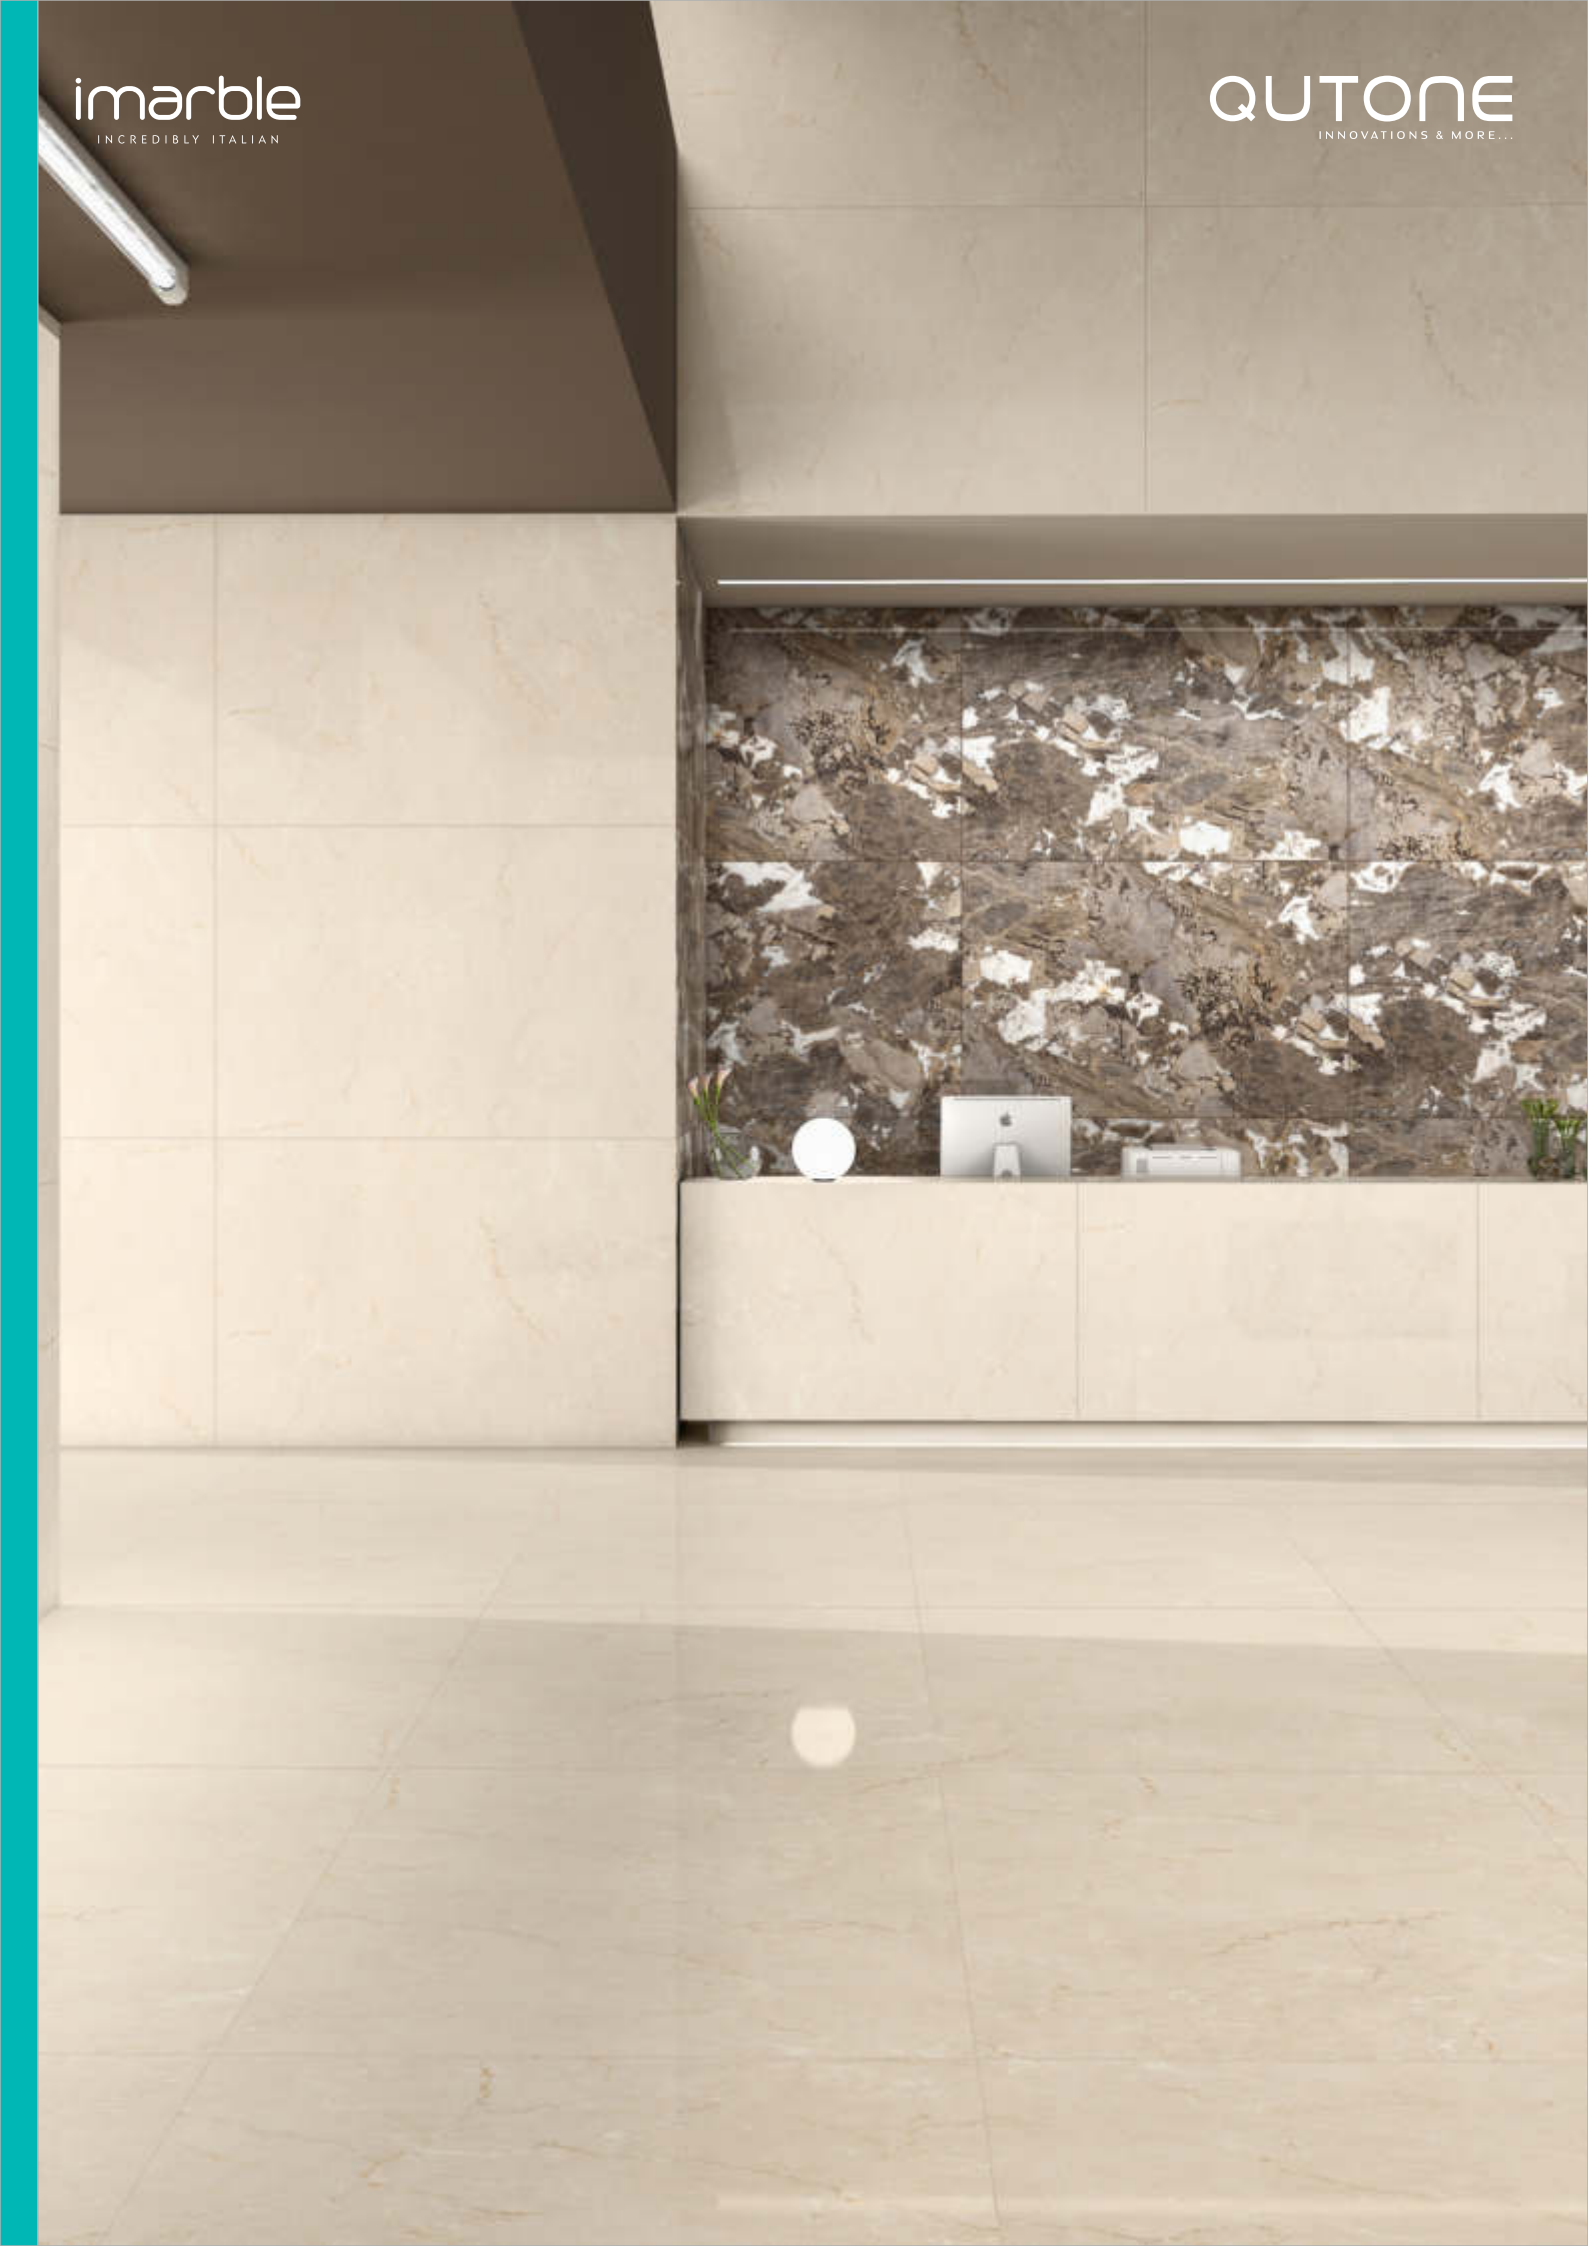

imarble
INCREDIBLY ITALIAN

QUTONE
INNOVATIONS & MORE...