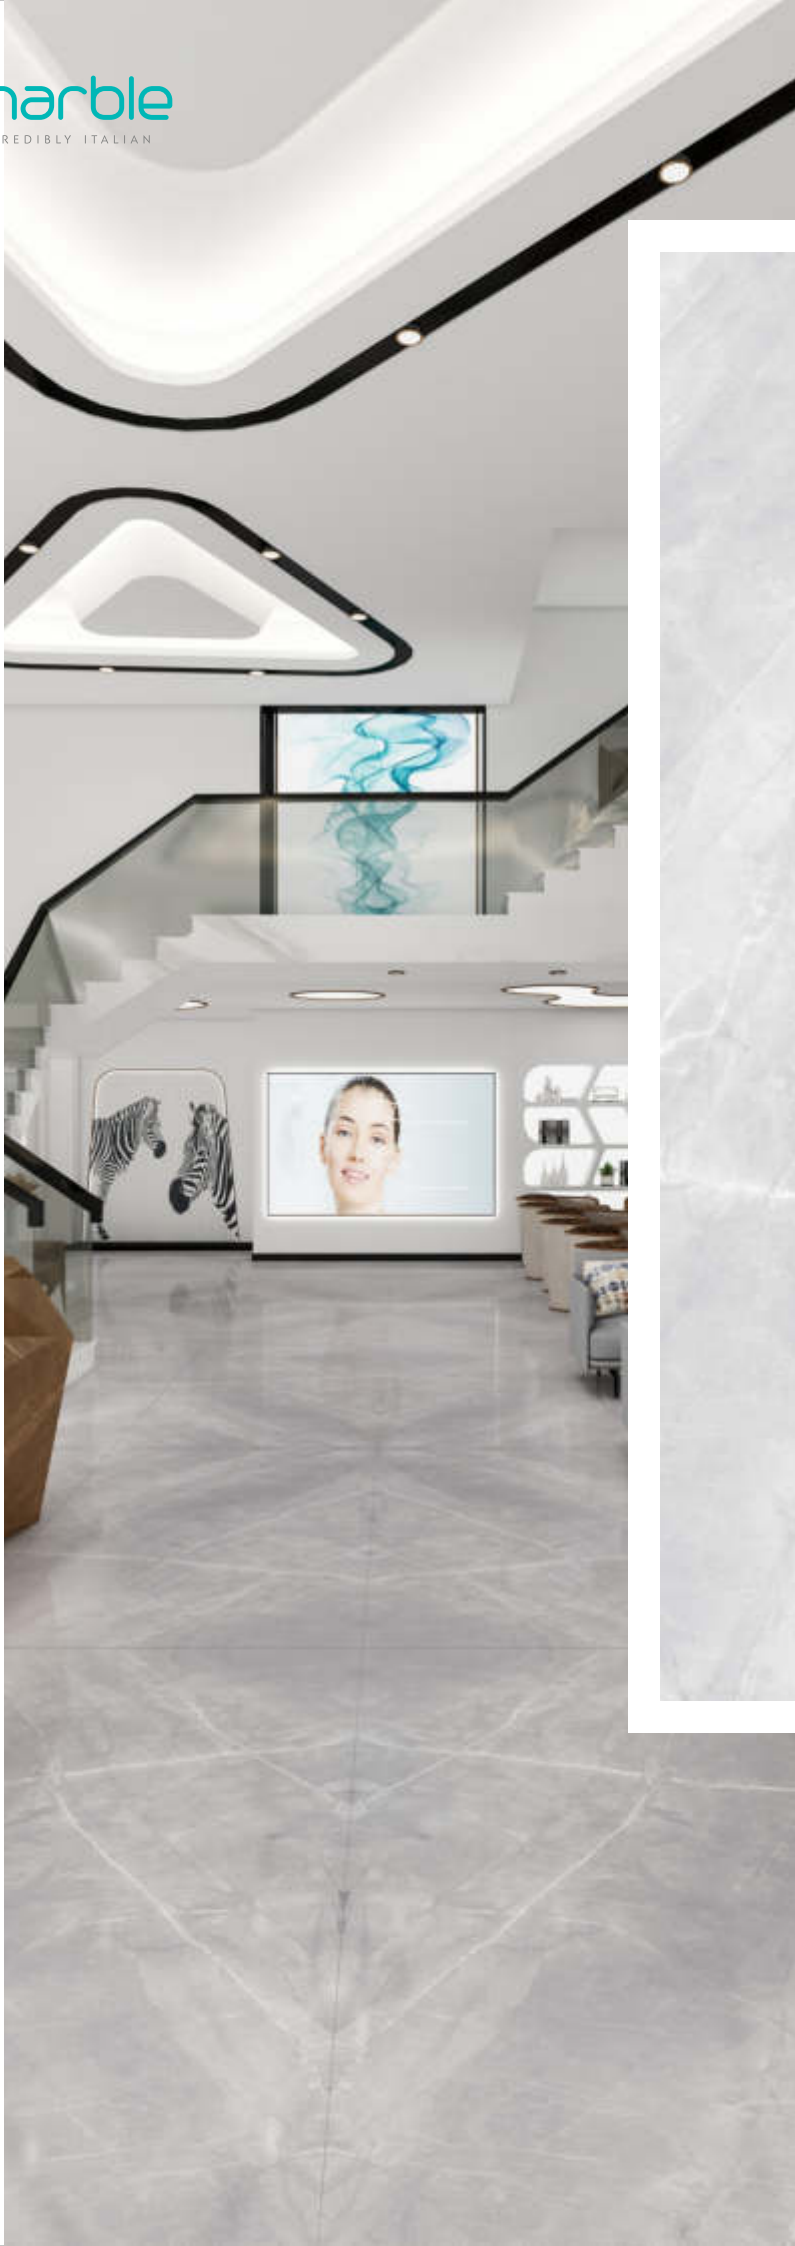

Faces : **3**

1200x1800mm

LILEN SMOKE
Surface : **Dazzle**
Faces : **3**

1200x2400mm

AMAZONITE (P)
Surface : **Polished**
Faces : **2**

imarble
INCREDIBLY ITALIAN

QUTONE
INNOVATIONS & MORE...

1200x2400mm