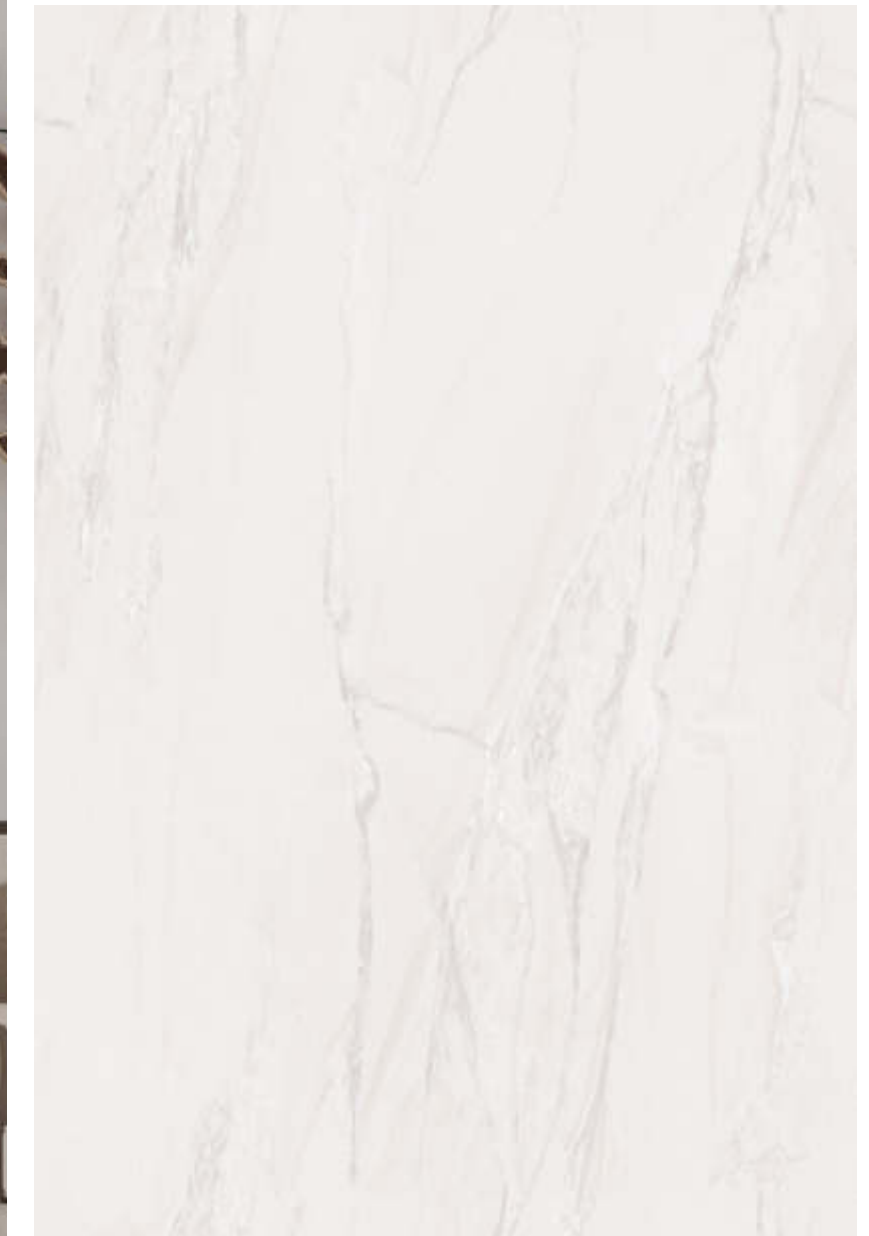

1200x1800mm

ELEGANCIA

Surface : **Polished**

Faces : **2**