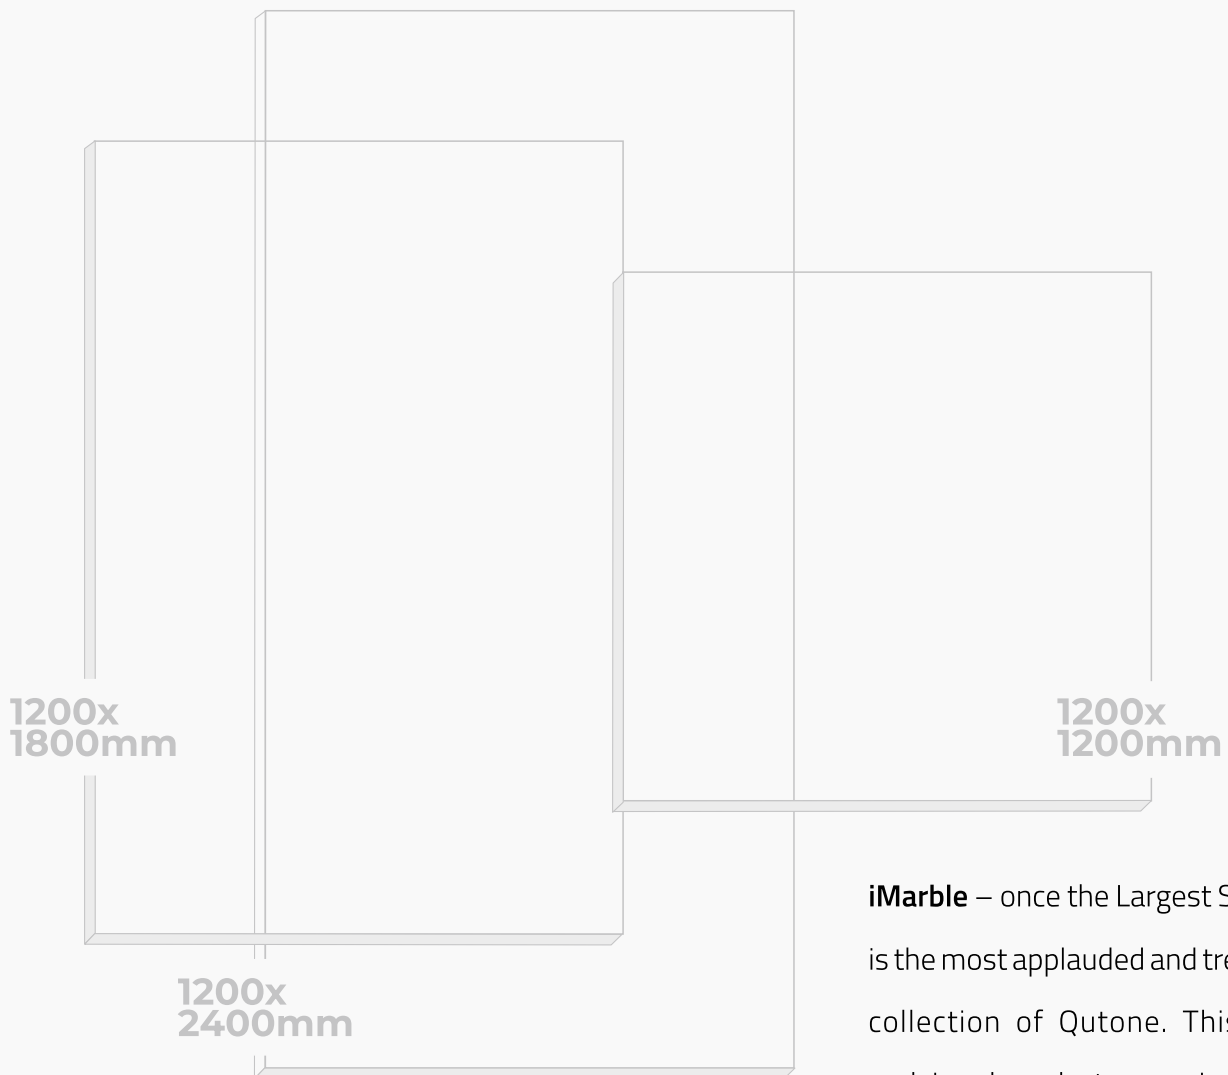

iMarble – once the Largest Slab of Asia is the most applauded and trend setting collection of Qutone. This Globally acclaimed product range is curated to offer the excellent blend of Advance Technology and Aesthetics of Italian Marble in varied formats & finishes with improved product functionality and physical properties.