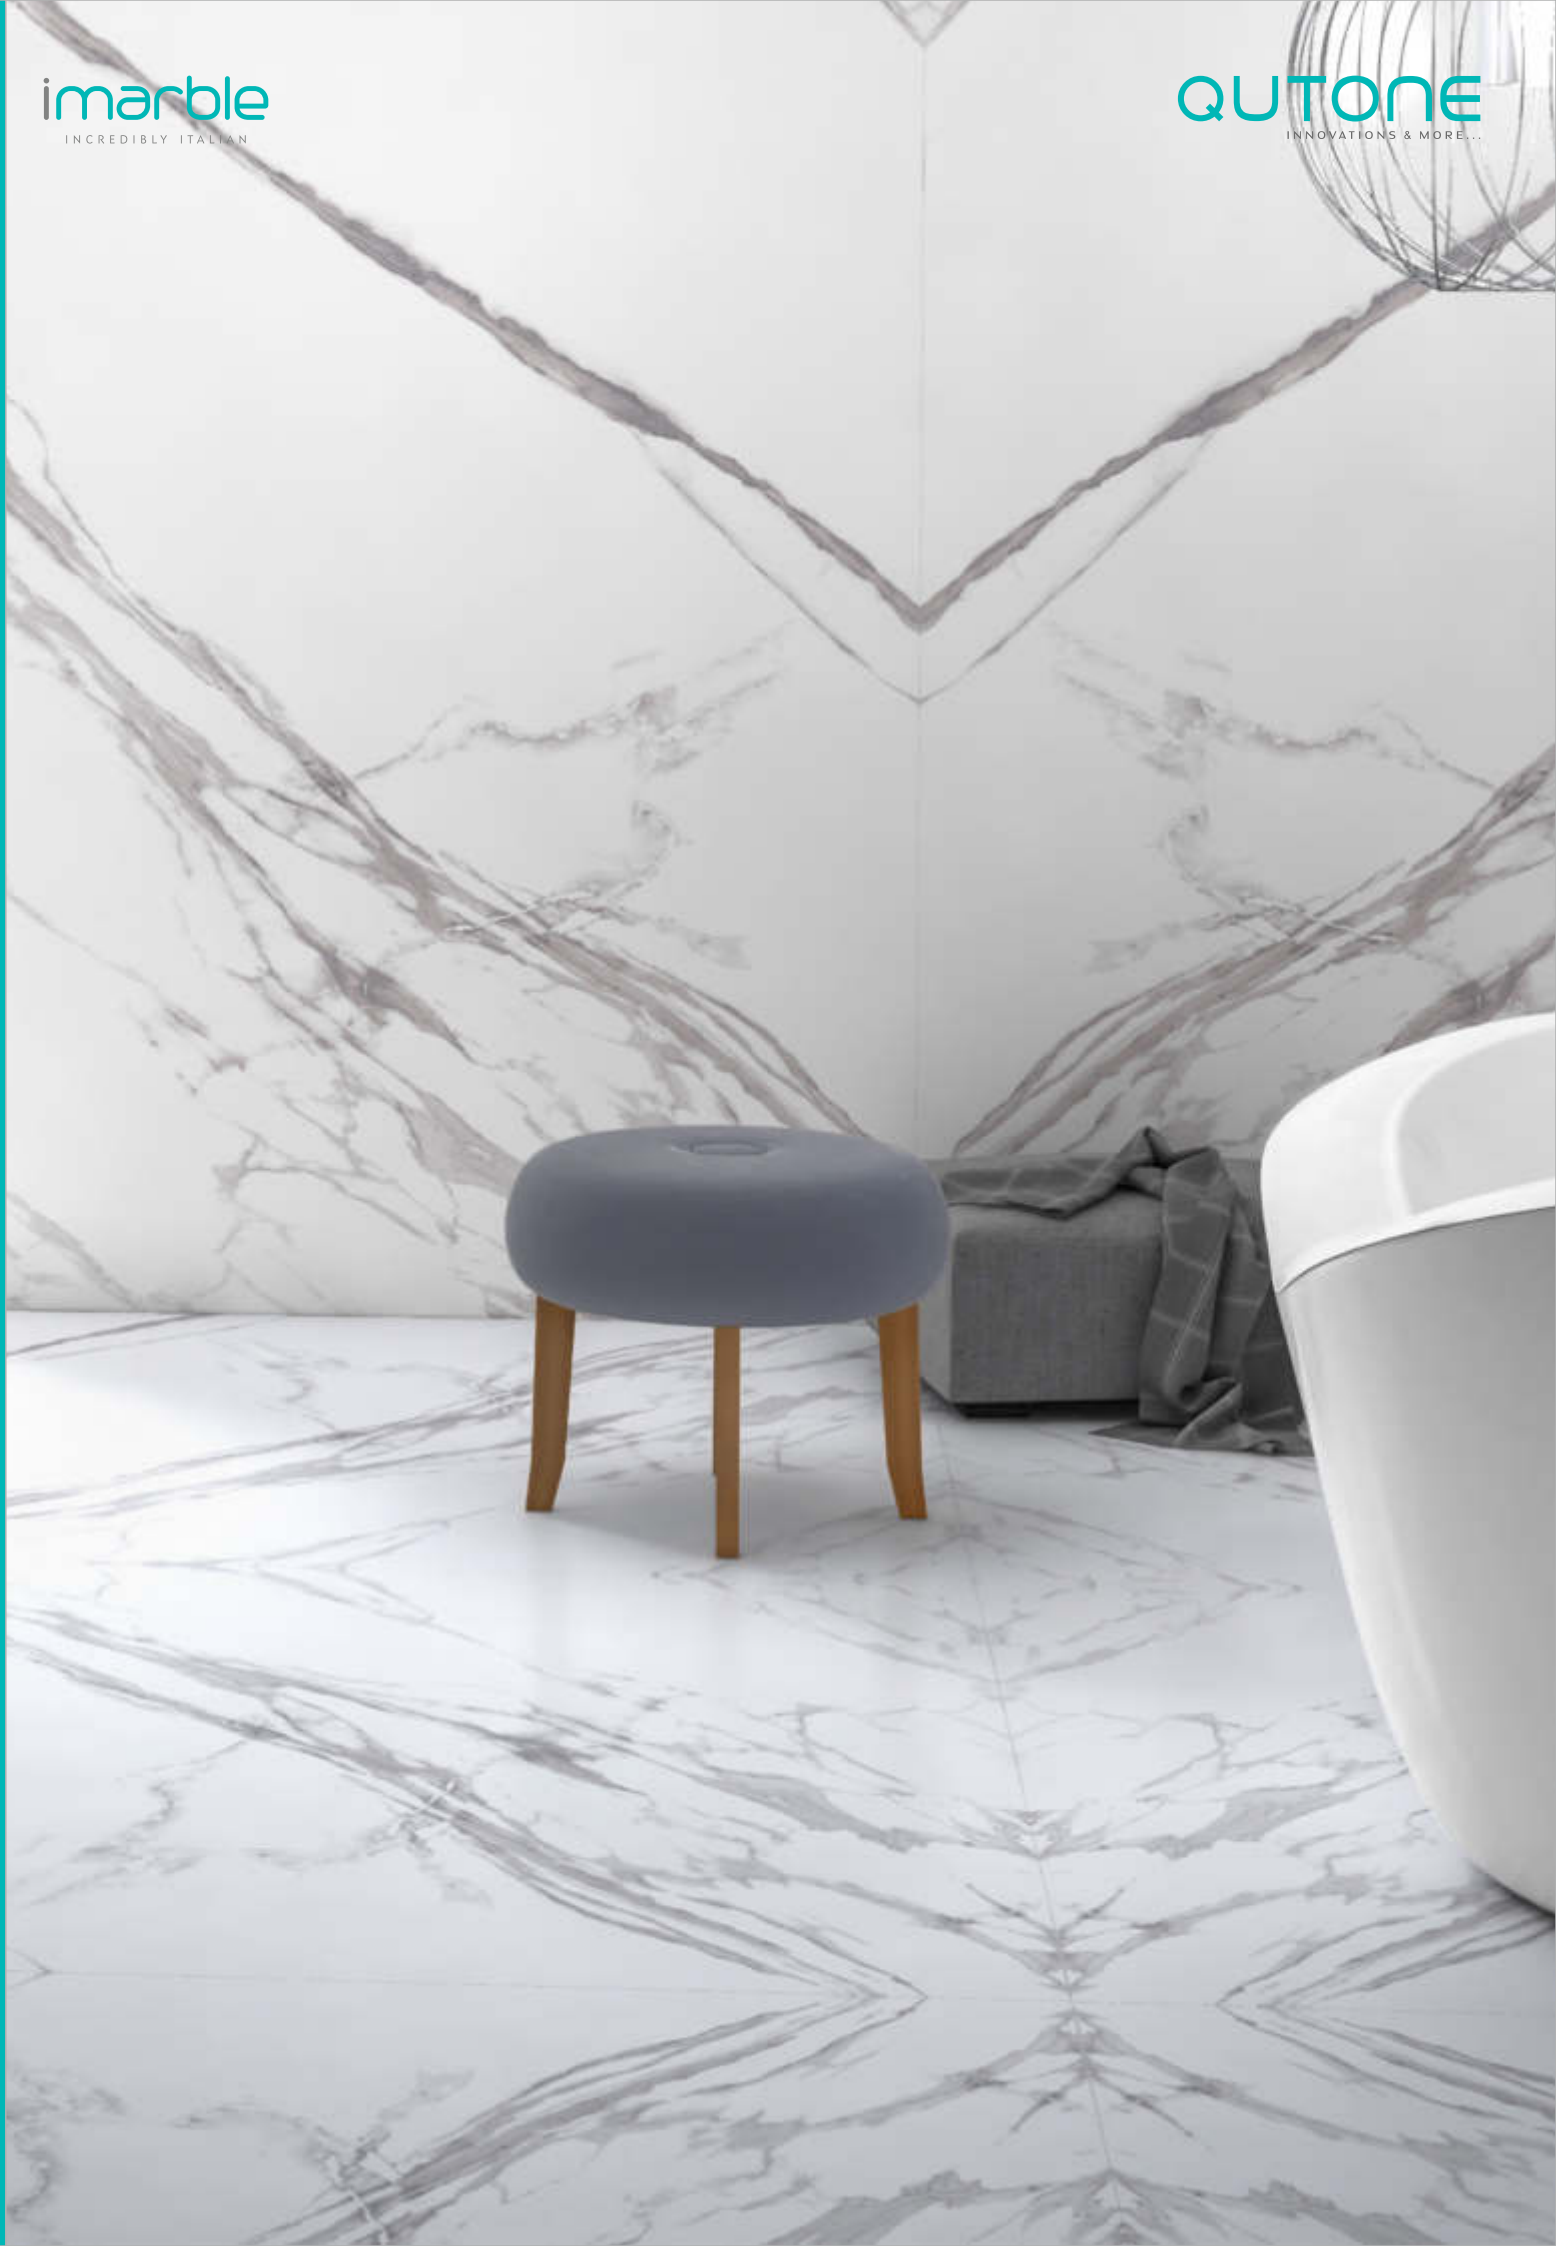

1200x2400mm

STATUARIO CLASSIC

Surface : **Polished(Book-Match)**

Faces : **2**

imarble
INCREDIBLY ITALIAN

QUTONE
INNOVATIONS & MORE...

1200x2400mm

MONTBLANCK (S)